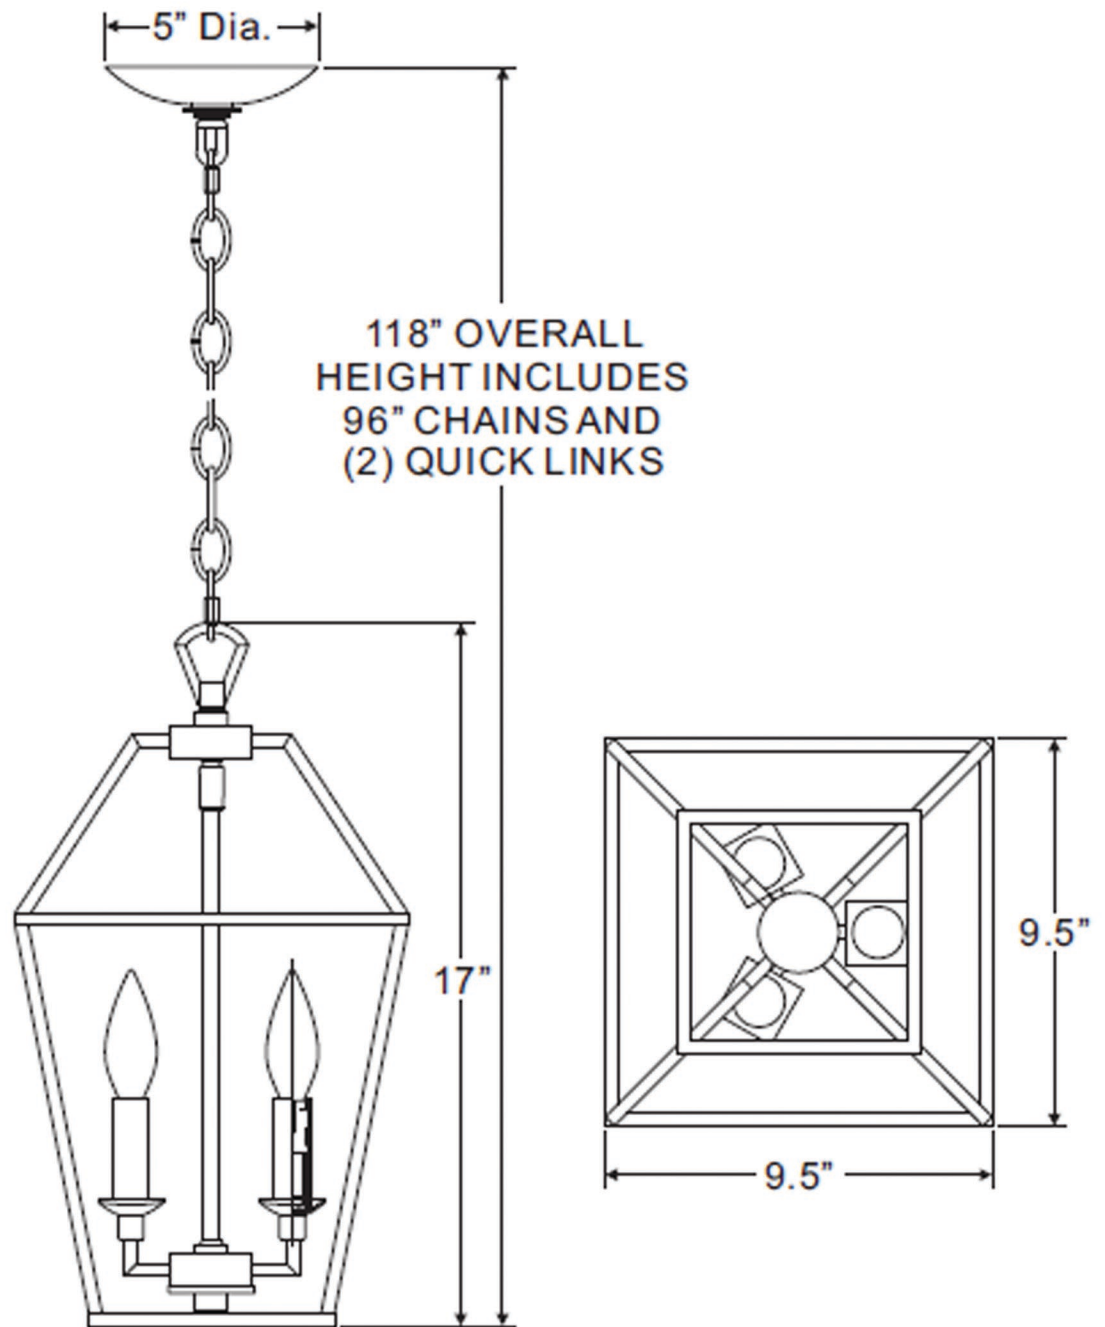

## UQL2061

INTERIOR PENDANT LIGHT

<b>Collection</b>	Charleston
<b>Finish</b>	Parisian Bronze
<b>Shade</b>	N/A
<b>Bulb Type</b>	B10 Candelabra Base
<b>Bulb Wattage</b>	60
<b>Number of Bulbs</b>	3
<b>Bulbs Included</b>	No
<b>Certification</b>	ETL Listed
<b>Rated For</b>	Damp Locations
<b>Weight</b>	4.38 Pounds
<b>Chain Length</b>	8 Feet
<b>Extension Rods</b>	N/A
<b>Material Construction</b>	Steel