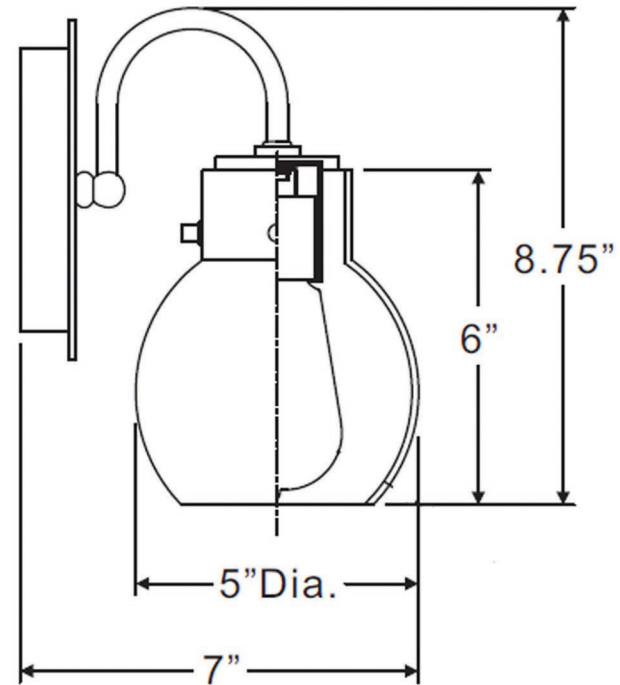

## UQL2042

INTERIOR BATHROOM FIXTURE

<b>Collection</b>	Venice
<b>Finish</b>	Aged Nickel
<b>Shade</b>	Clear Glass
<b>Bulb Type</b>	Vintage A19 Medium Base
<b>Bulb Wattage</b>	100
<b>Number of Bulbs</b>	4
<b>Bulbs Included</b>	Yes
<b>Certification</b>	ETL Listed
<b>Rated For</b>	Damp Locations
<b>Weight</b>	5.75 Pounds
<b>Chain Length</b>	N/A
<b>Extension Rods</b>	N/A
<b>Material Construction</b>	Steel-Glass