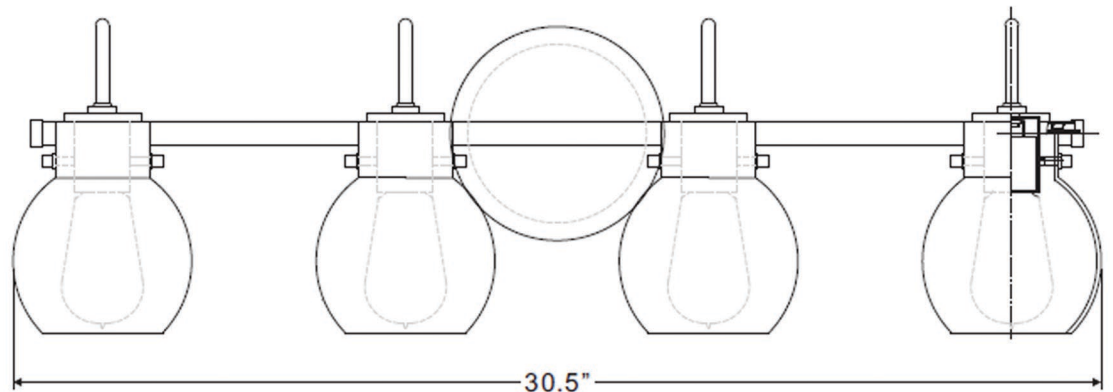

## UQL2042

INTERIOR BATHROOM FIXTURE

<b>Collection</b>	Venice
<b>Finish</b>	Aged Nickel
<b>Shade</b>	Clear Glass
<b>Bulb Type</b>	Vintage A19 Medium Base
<b>Bulb Wattage</b>	100
<b>Number of Bulbs</b>	4
<b>Bulbs Included</b>	Yes
<b>Certification</b>	ETL Listed
<b>Rated For</b>	Damp Locations
<b>Weight</b>	5.75 Pounds
<b>Chain Length</b>	N/A
<b>Extension Rods</b>	N/A
<b>Material Construction</b>	Steel-Glass