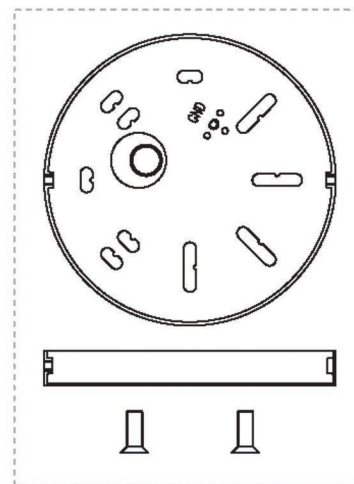

## UQL2041

INTERIOR BATHROOM FIXTURE

<b>Collection</b>	Venice
<b>Finish</b>	Aged Nickel
<b>Shade</b>	Clear Glass
<b>Bulb Type</b>	A19 Medium Base Filament
<b>Bulb Wattage</b>	100
<b>Number of Bulbs</b>	3
<b>Bulbs Included</b>	YES
<b>Certification</b>	ETL Listed
<b>Rated For</b>	Damp Locations
<b>Weight</b>	4.6 Pounds
<b>Chain Length</b>	N/A
<b>Extension Rods</b>	N/A
<b>Material Construction</b>	Steel