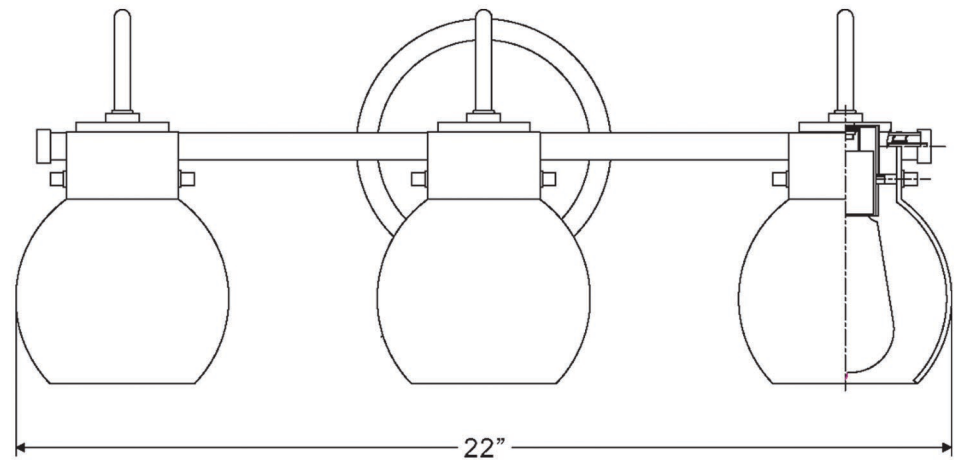

## UQL2041

INTERIOR BATHROOM FIXTURE

<b>Collection</b>	Venice
<b>Finish</b>	Aged Nickel
<b>Shade</b>	Clear Glass
<b>Bulb Type</b>	A19 Medium Base Filament
<b>Bulb Wattage</b>	100
<b>Number of Bulbs</b>	3
<b>Bulbs Included</b>	YES
<b>Certification</b>	ETL Listed
<b>Rated For</b>	Damp Locations
<b>Weight</b>	4.6 Pounds
<b>Chain Length</b>	N/A
<b>Extension Rods</b>	N/A
<b>Material Construction</b>	Steel