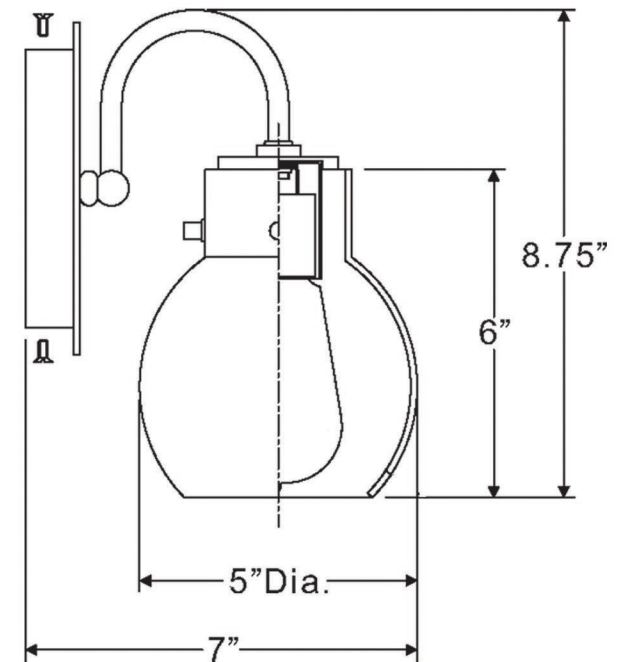

## UQL2041

INTERIOR BATHROOM FIXTURE

<b>Collection</b>	Venice
<b>Finish</b>	Aged Nickel
<b>Shade</b>	Clear Glass
<b>Bulb Type</b>	A19 Medium Base Filament
<b>Bulb Wattage</b>	100
<b>Number of Bulbs</b>	3
<b>Bulbs Included</b>	YES
<b>Certification</b>	ETL Listed
<b>Rated For</b>	Damp Locations
<b>Weight</b>	4.6 Pounds
<b>Chain Length</b>	N/A
<b>Extension Rods</b>	N/A
<b>Material Construction</b>	Steel