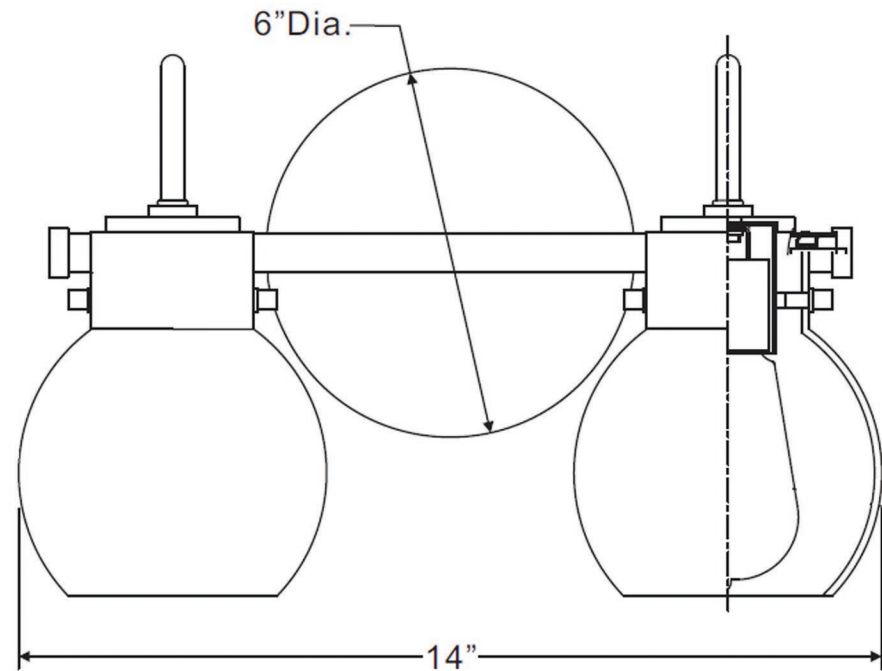

## UQL2040

INTERIOR BATHROOM FIXTURE

<b>Collection</b>	Venice
<b>Finish</b>	Aged Nickel
<b>Shade</b>	Clear Glass
<b>Bulb Type</b>	Vintage A19 Medium Base
<b>Bulb Wattage</b>	100
<b>Number of Bulbs</b>	2
<b>Bulbs Included</b>	Yes
<b>Certification</b>	ETL Listed
<b>Rated For</b>	Damp Locations
<b>Weight</b>	3.6 Pounds
<b>Chain Length</b>	N/A
<b>Extension Rods</b>	N/A
<b>Material Construction</b>	Steel-Glass