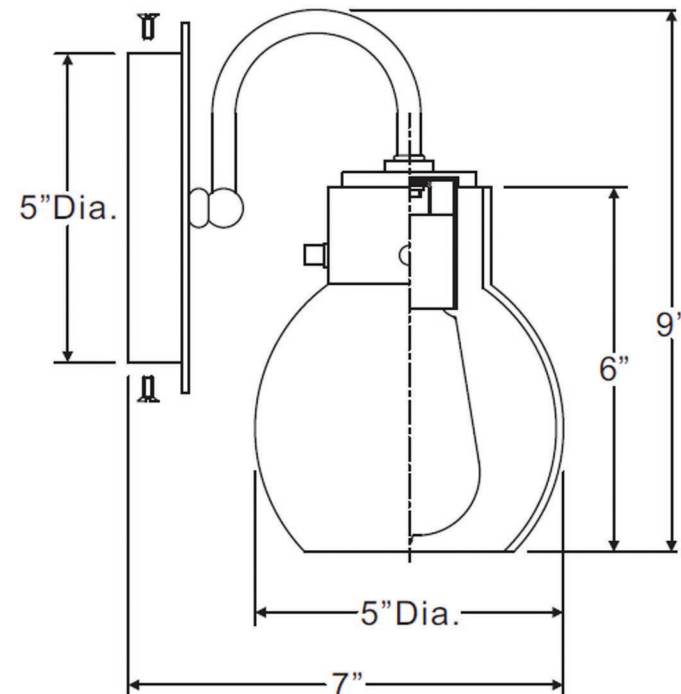

## UQL2040

INTERIOR BATHROOM FIXTURE

<b>Collection</b>	Venice
<b>Finish</b>	Aged Nickel
<b>Shade</b>	Clear Glass
<b>Bulb Type</b>	Vintage A19 Medium Base
<b>Bulb Wattage</b>	100
<b>Number of Bulbs</b>	2
<b>Bulbs Included</b>	Yes
<b>Certification</b>	ETL Listed
<b>Rated For</b>	Damp Locations
<b>Weight</b>	3.6 Pounds
<b>Chain Length</b>	N/A
<b>Extension Rods</b>	N/A
<b>Material Construction</b>	Steel-Glass