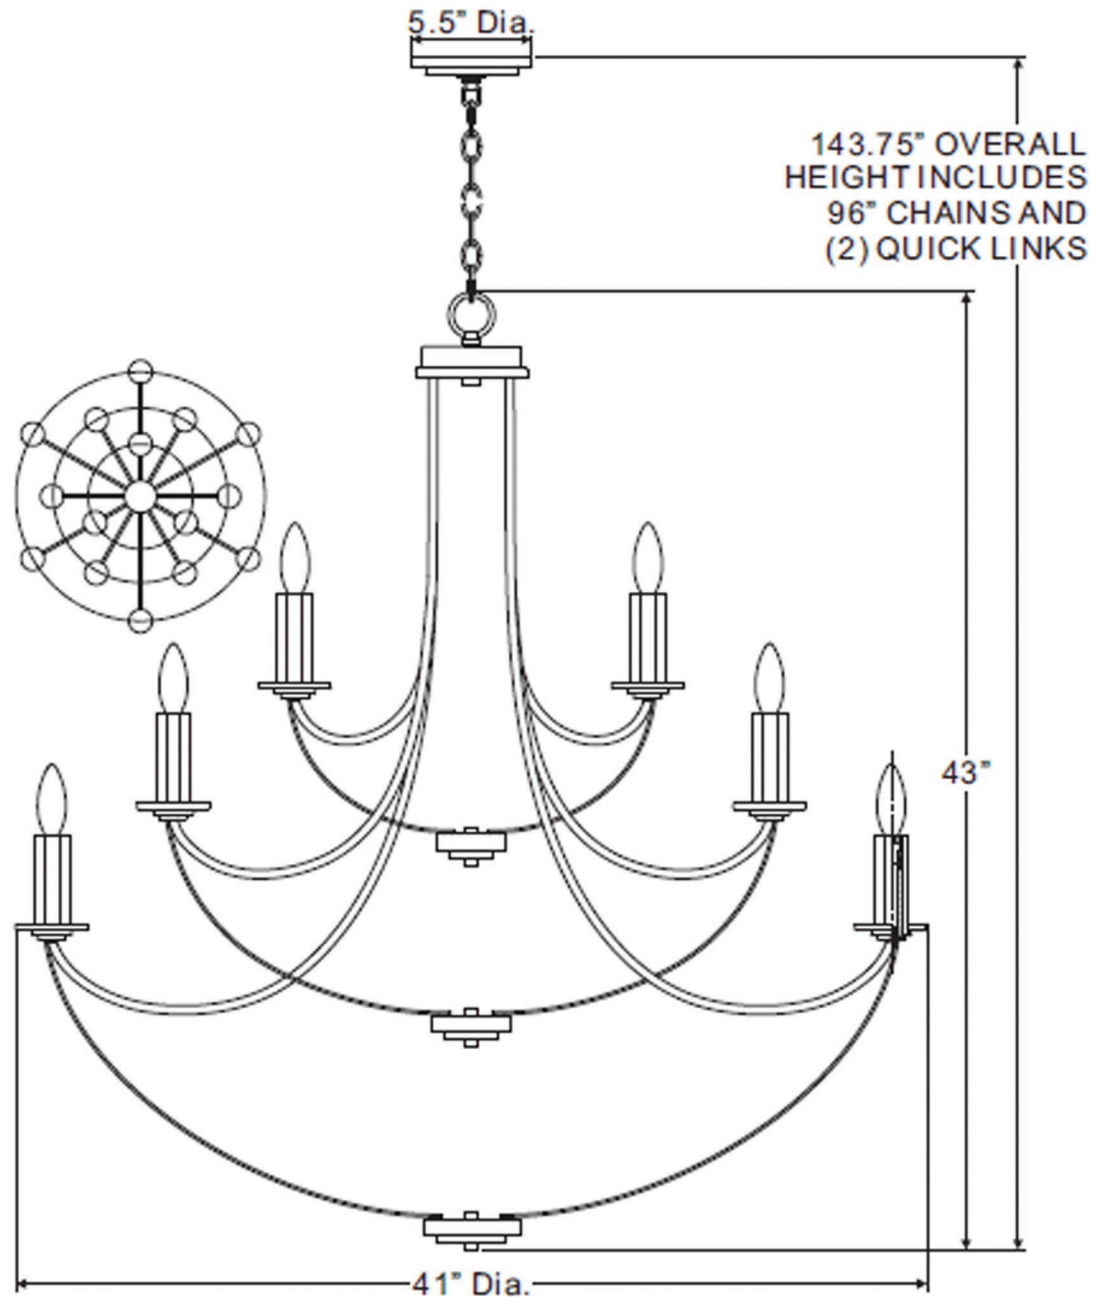

### INTERIOR CHANDELIER

<b>Collection</b>	Marseille
<b>Finish</b>	Black Silk
<b>Shade</b>	N/A
<b>Bulb Type</b>	B10 Candelabra Base
<b>Bulb Wattage</b>	60
<b>Number of Bulbs</b>	15
<b>Bulbs Included</b>	No
<b>Certification</b>	ETL Listed
<b>Rated For</b>	Damp Locations
<b>Weight</b>	23.5 Pounds
<b>Chain Length</b>	8 Feet
<b>Extension Rods</b>	N/A
<b>Material Construction</b>	Steel