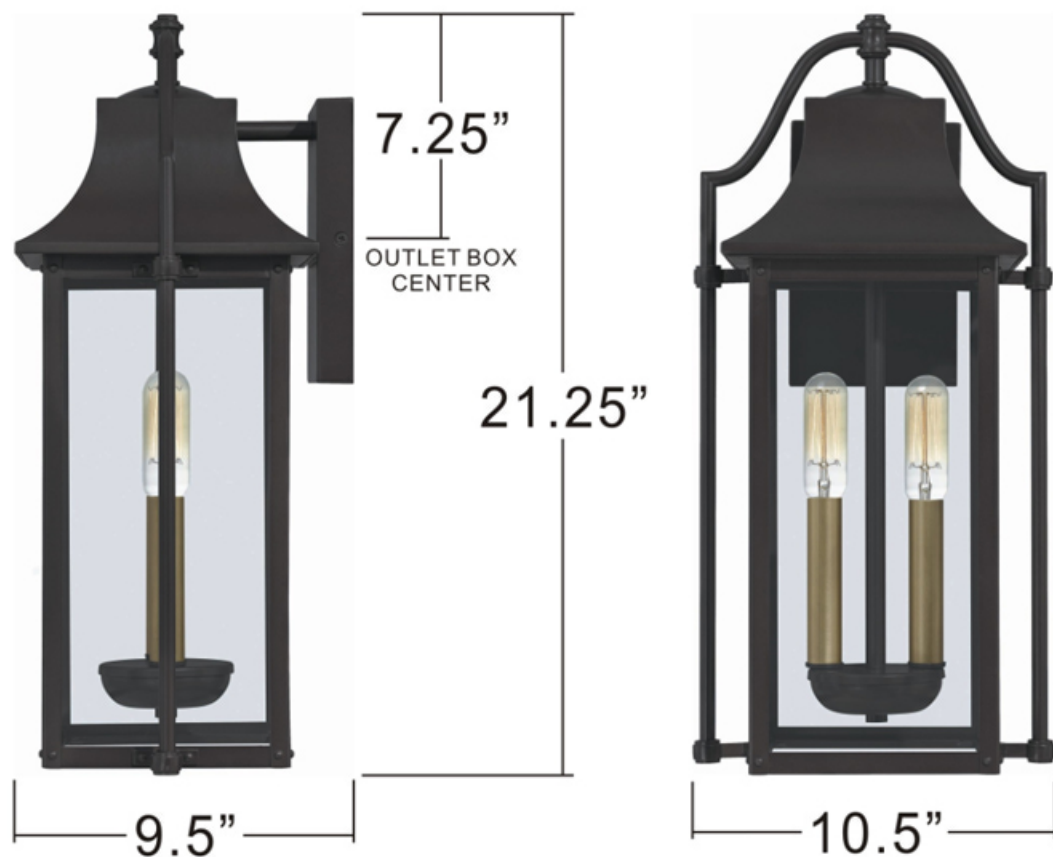

### EXTERIOR WALL SCONCE

Fixture Collection Name	Eastbourne
Fixture Finish	Estate Bronze
Fixture Material	Aluminum
Shade Material	Clear Glass
Bulb Base Type	Candelabra Base
Bulb Wattage	60.00
Number of Bulbs Req.	3
Bulbs Included	No
Primary Style	Vintage
Location Rating	Old World
Weight (in LBS)	8.60
Chain Length	0
Extension Rods	0
Ceiling / Back Plate Dims.	5.000"W x 9.000"L
Power Wire Length	6 In
LED Bulb Compatible	Yes
Sloped Ceiling Compatible	No

BACKPLATE SIZE: 5" x 9"