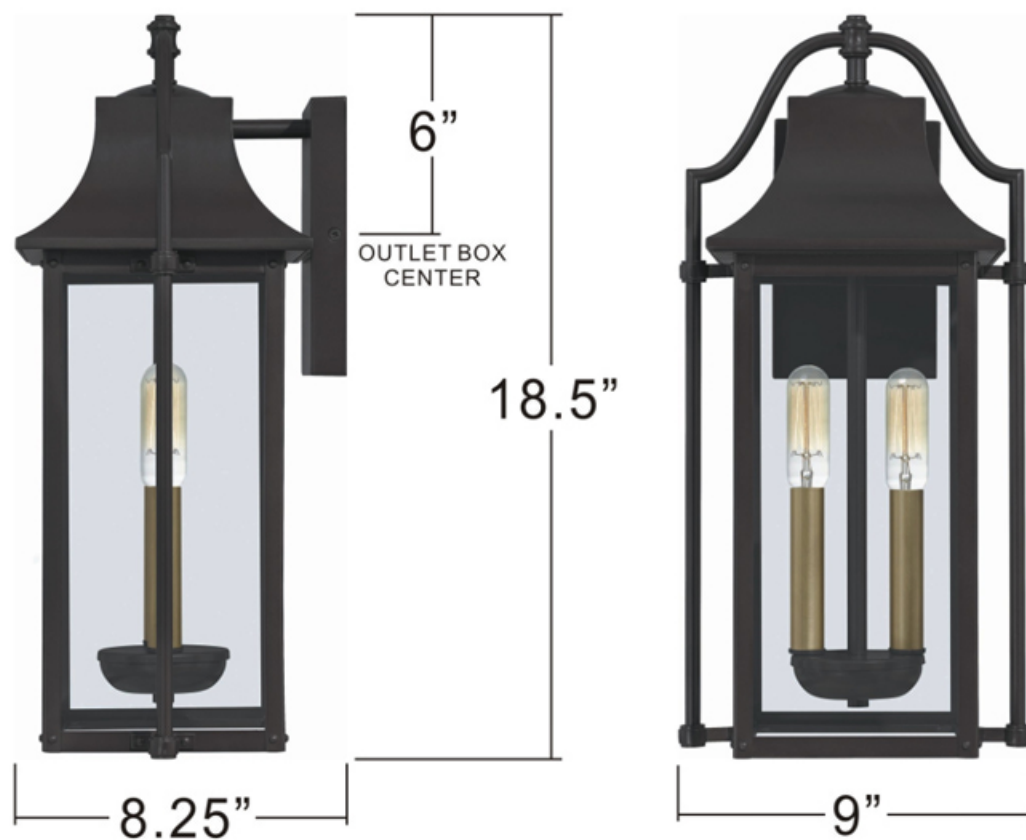

### EXTERIOR WALL SCONCE

Fixture Collection Name	Eastbourne
Fixture Finish	Estate Bronze
Fixture Material	Aluminum
Shade Material	Clear Glass
Bulb Base Type	Candelabra Base
Bulb Wattage	60.00
Number of Bulbs Req.	2
Bulbs Included	No
Primary Style	Vintage
Location Rating	Old World
Weight (in LBS)	6.24
Chain Length	0
Extension Rods	0
Ceiling / Back Plate Dims.	4.500"W x 7.000"L
Power Wire Length	6 In
LED Bulb Compatible	Yes
Sloped Ceiling Compatible	No

BACKPLATE SIZE: 4.5" x 7"