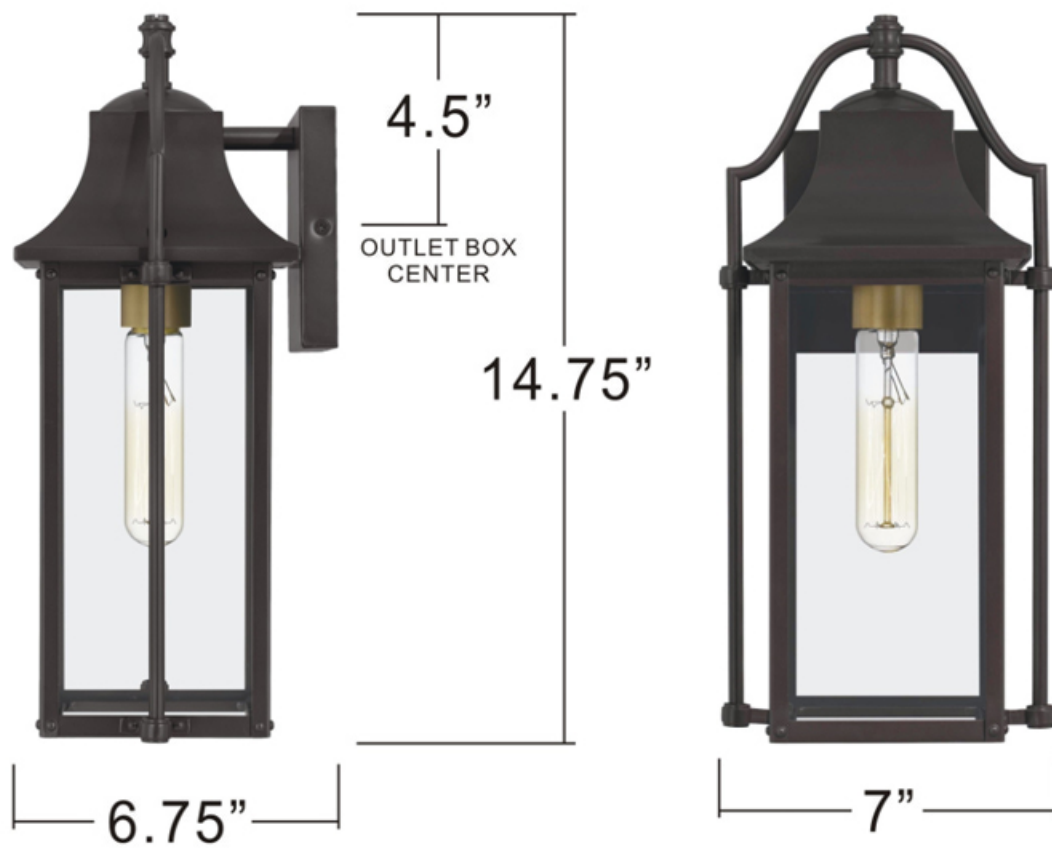

### EXTERIOR WALL SCONCE

Fixture Collection Name	Eastbourne
Fixture Finish	Estate Bronze
Fixture Material	Aluminum
Shade Material	Clear Glass
Bulb Base Type	Medium Base
Bulb Wattage	100.00
Number of Bulbs Req.	1
Bulbs Included	No
Primary Style	Vintage
Location Rating	Old World
Weight (in LBS)	4.00
Chain Length	0
Extension Rods	0
Ceiling / Back Plate Dims.	4.500"W x 5.000"L
Power Wire Length	6 In
LED Bulb Compatible	Yes
Sloped Ceiling Compatible	No

BACKPLATE SIZE: 4.5" x 5"