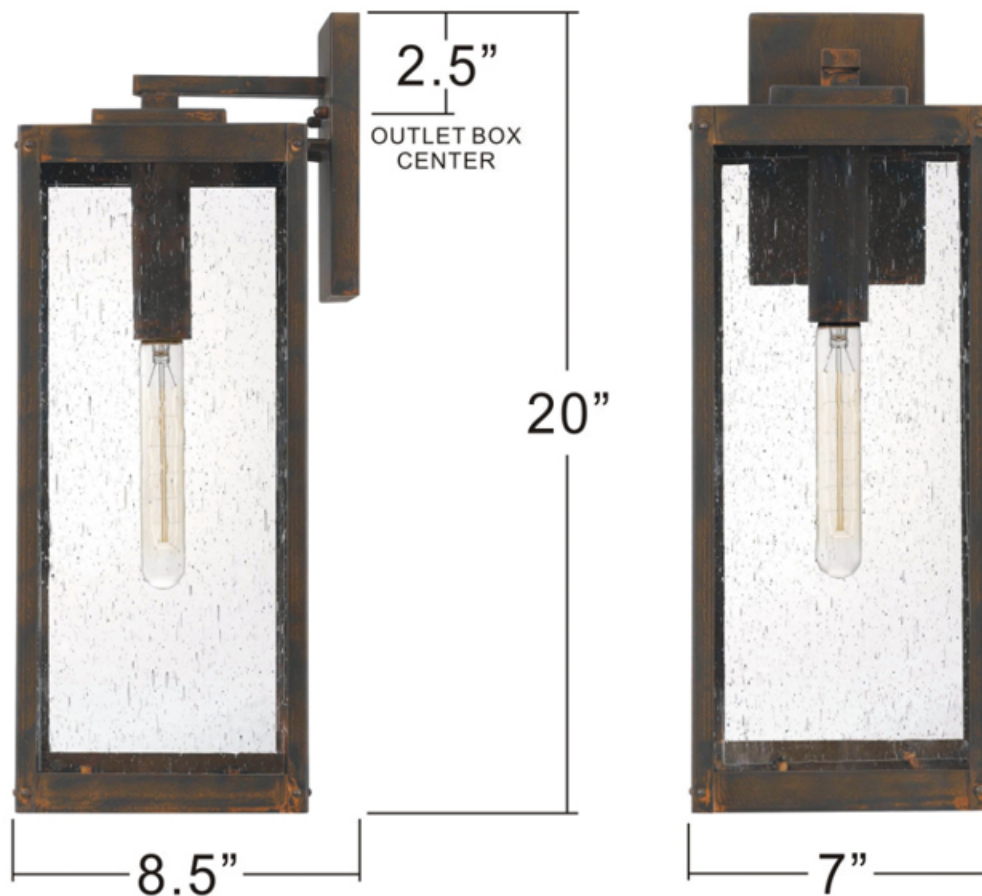

urban ambiance

UQL1634

EXTERIOR WALL SCONCE

Fixture Collection Name	Quincy
Fixture Finish	Bygone Bronze
Fixture Material	Brass
Shade Material	Clear Seeded Glass
Bulb Base Type	Medium Base
Bulb Wattage	150.00
Number of Bulbs Req.	1
Bulbs Included	No
Primary Style	Modern Farmhouse
Location Rating	Coastal
Weight (in LBS)	7.70
Chain Length	0
Extension Rods	0
Ceiling / Back Plate Dims.	4.500"W x 7.000"L
Power Wire Length	6 In
LED Bulb Compatible	Yes
Sloped Ceiling Compatible	No

BACKPLATE SIZE: 4.5" x 7"