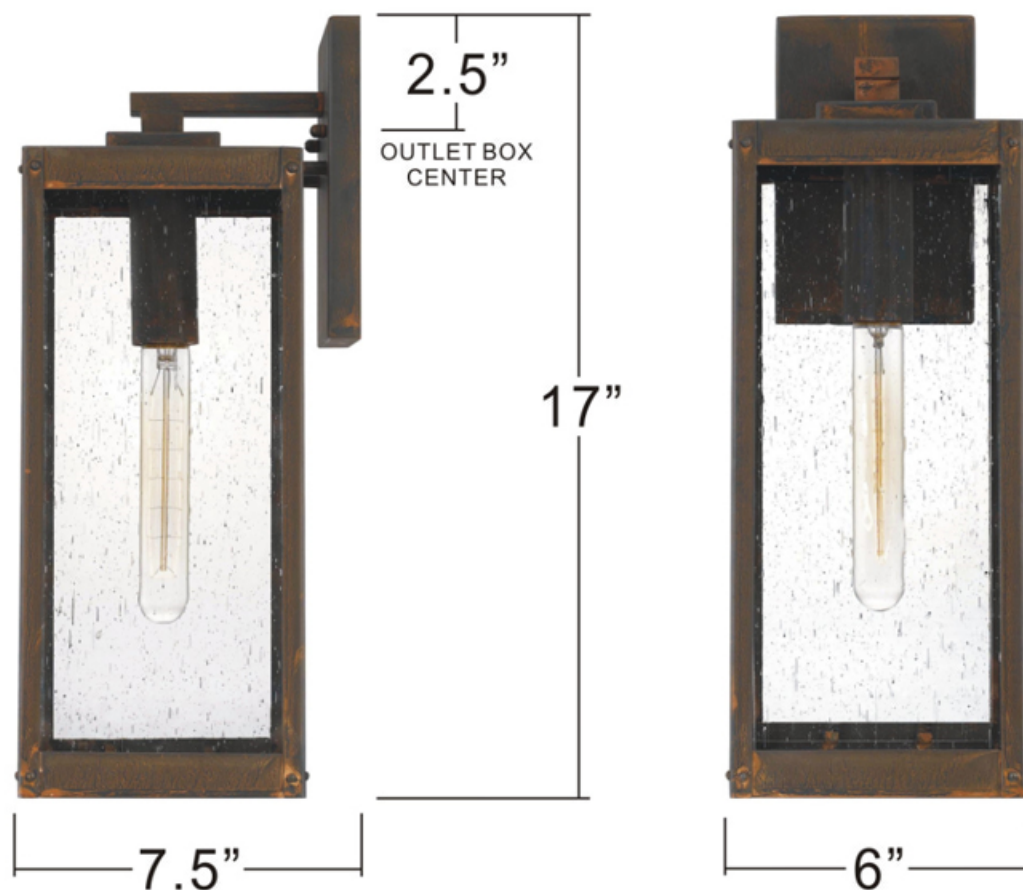

### EXTERIOR WALL SCONCE

Fixture Collection Name	Quincy
Fixture Finish	Bygone Bronze
Fixture Material	Brass
Shade Material	Clear Seeded Glass
Bulb Base Type	Medium Base
Bulb Wattage	100.00
Number of Bulbs Req.	1
Bulbs Included	No
Primary Style	Modern Farmhouse
Location Rating	Coastal
Weight (in LBS)	5.82
Chain Length	0
Extension Rods	0
Ceiling / Back Plate Dims.	4.500"W x 7.000"L
Power Wire Length	6 In
LED Bulb Compatible	Yes
Sloped Ceiling Compatible	No

BACKPLATE SIZE: 4.5" x 7"