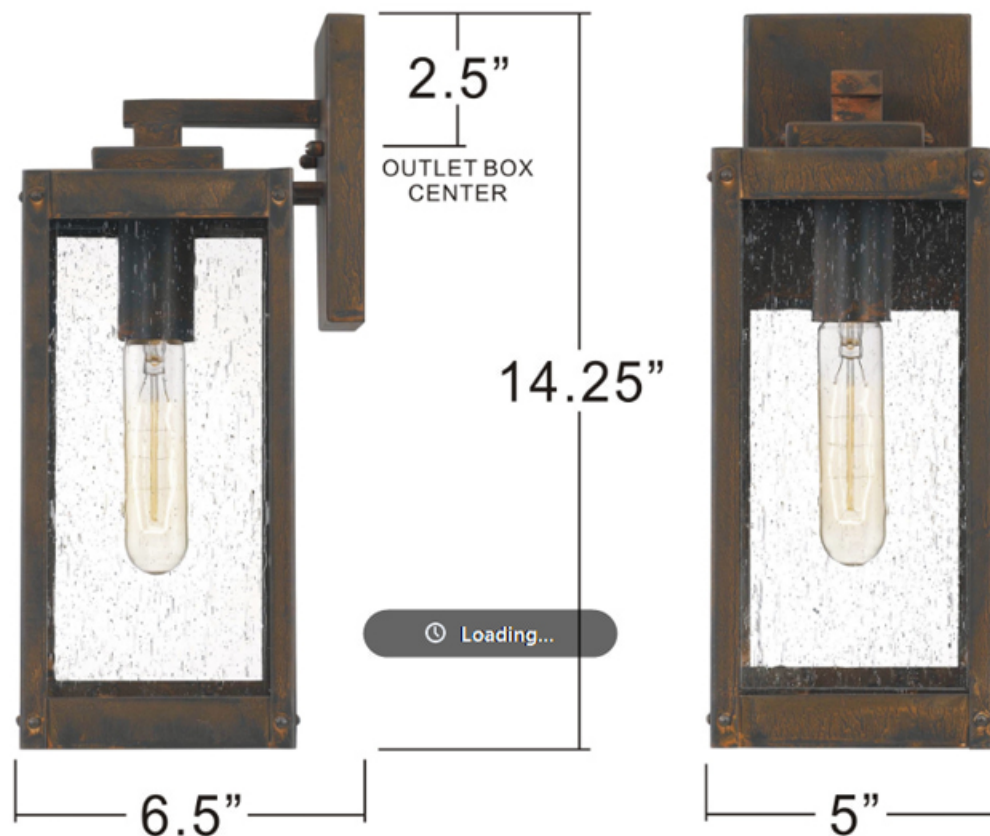

### EXTERIOR WALL SCONCE

Fixture Collection Name	Quincy
Fixture Finish	Bygone Bronze
Fixture Material	Brass
Shade Material	Clear Seeded Glass
Bulb Base Type	Medium Base
Bulb Wattage	100.00
Number of Bulbs Req.	1
Bulbs Included	No
Primary Style	Modern Farmhouse
Location Rating	Coastal
Weight (in LBS)	4.25
Chain Length	0
Extension Rods	0
Ceiling / Back Plate Dims.	4.500"W x 6.000"L
Power Wire Length	6 In
LED Bulb Compatible	Yes
Sloped Ceiling Compatible	No

BACKPLATE SIZE: 4.5" x 6"