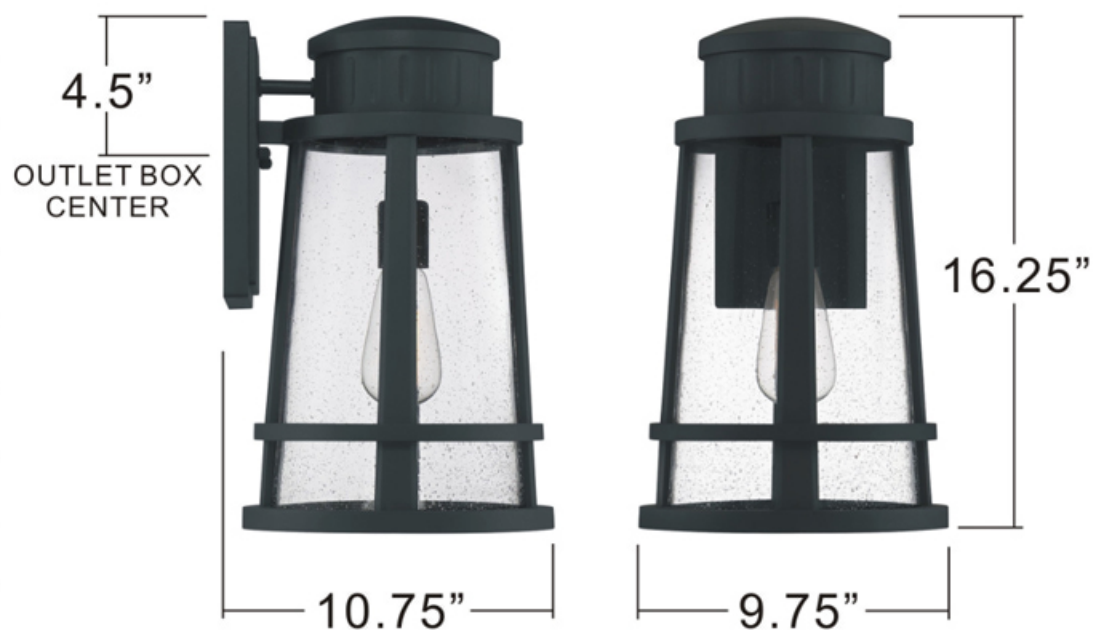

urban ambiance

UQL1583

EXTERIOR WALL SCONCE

Fixture Collection Name	Westcliffe
Fixture Finish	Natural Black
Fixture Material	Composite
Shade Material	Clear Seeded Glass
Bulb Base Type	Medium Base
Bulb Wattage	150.00
Number of Bulbs Req.	1
Bulbs Included	No
Primary Style	Tudor
Location Rating	Modern Farmhouse
Weight (in LBS)	6.34
Chain Length	0
Extension Rods	0
Ceiling / Back Plate Dims.	6.000"W x 8.750"L
Power Wire Length	6 In
LED Bulb Compatible	Yes
Sloped Ceiling Compatible	No

BACKPLATE SIZE: 6" x 8.75"