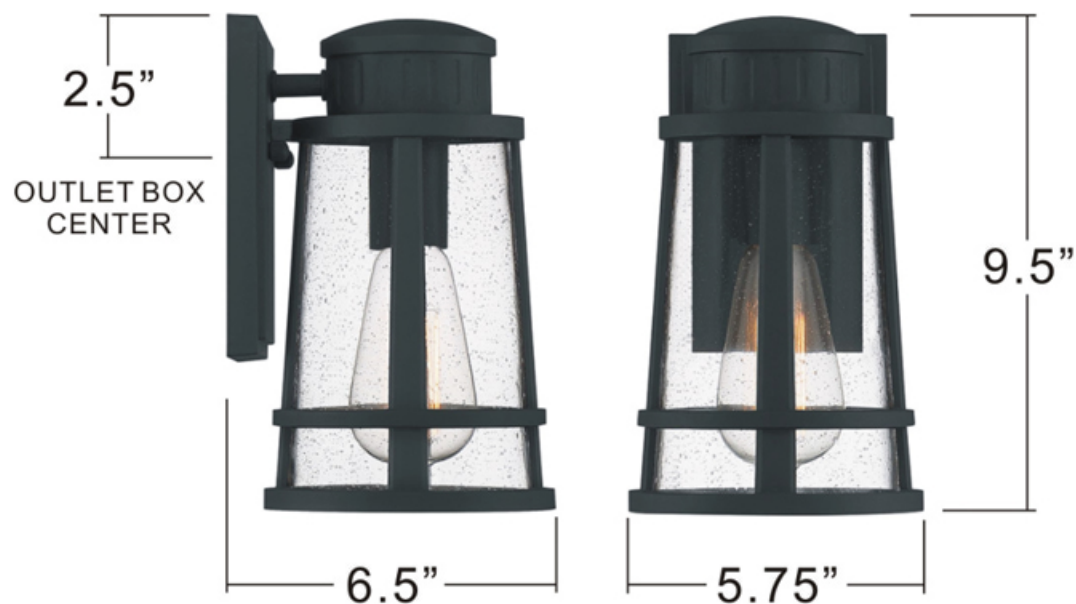

urban ambiance

UQL1581

EXTERIOR WALL SCONCE

Fixture Collection Name	Westcliffe
Fixture Finish	Natural Black
Fixture Material	Composite
Shade Material	Clear Seeded Glass
Bulb Base Type	Medium Base
Bulb Wattage	100.00
Number of Bulbs Req.	1
Bulbs Included	No
Primary Style	Tudor
Location Rating	Modern Farmhouse
Weight (in LBS)	2.53
Chain Length	0
Extension Rods	0
Ceiling / Back Plate Dims.	4.500"W x 6.750"L
Power Wire Length	6 In
LED Bulb Compatible	Yes
Sloped Ceiling Compatible	No

BACKPLATE SIZE: 4.5" x 6.75"