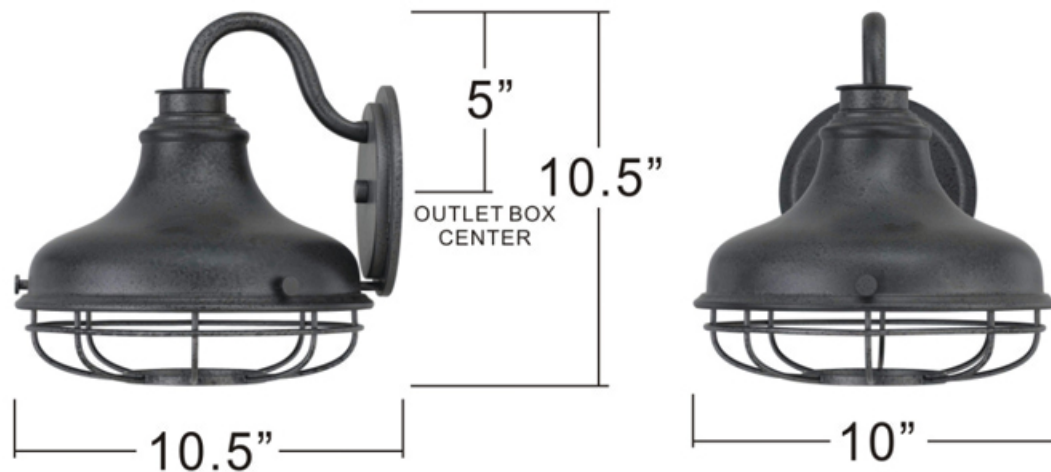

urban ambiance

UQL1571

EXTERIOR WALL SCONCE

| | |
|----------------------------|-----------------------------|
| Fixture Collection Name | Dover |
| Fixture Finish | Seasoned Iron |
| Fixture Material | Aluminum & Steel |
| Shade Material | Distressed Iron Metal Shade |
| Bulb Base Type | Medium Base |
| Bulb Wattage | 100.00 |
| Number of Bulbs Req. | 1 |
| Bulbs Included | No |
| Primary Style | Nautical |
| Location Rating | Old World |
| Weight (in LBS) | 2.31 |
| Chain Length | 0 |
| Extension Rods | 0 |
| Ceiling / Back Plate Dims. | 6.000"W x 6.000"L |
| Power Wire Length | 6 In |
| LED Bulb Compatible | Yes |
| Sloped Ceiling Compatible | No |

BACKPLATE SIZE: 6" Dia.