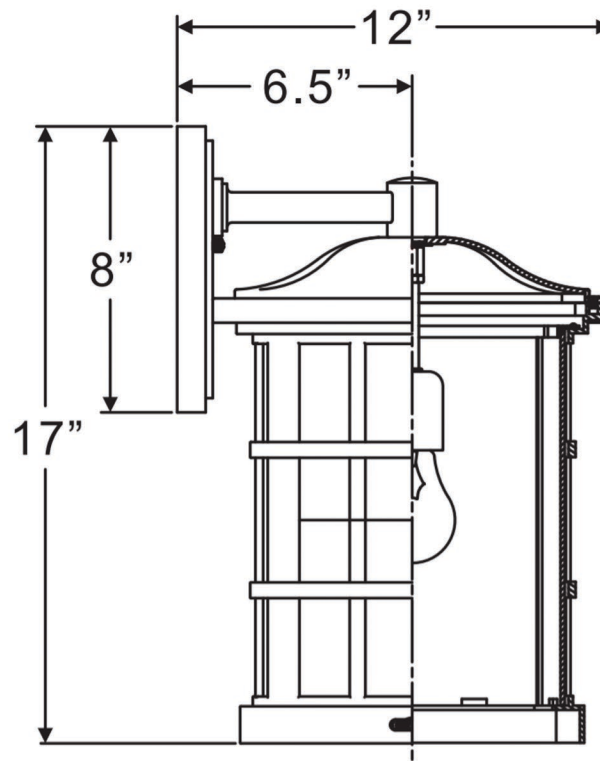

urban ambiance

UQL1236

EXTERIOR WALL SCONCE

Collection	Zurich
Finish	Black Silk
Shade	Clear Water Glass
Bulb Type	A21 Medium Base
Bulb Wattage	150
Number of Bulbs	1
Bulbs Included	No
Certification	ETL Listed
Rated For	Wet Locations
Weight	8 Pounds
Chain Length	N/A
Extension Rods	N/A
Material Construction	Acrylic