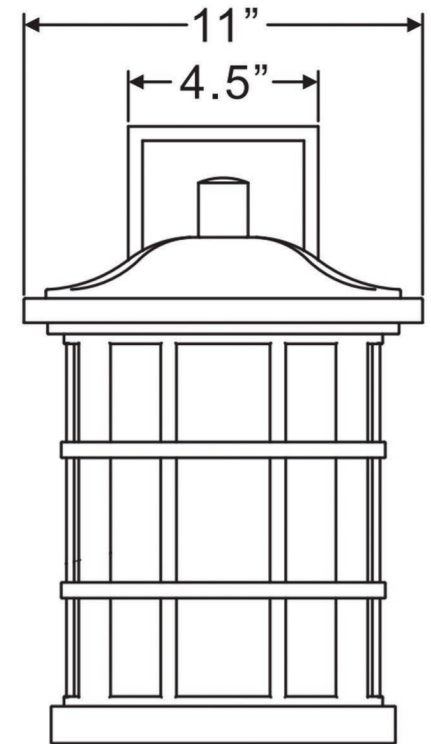

urban ambiance

UQL1236

EXTERIOR WALL SCONCE

Collection	Zurich
Finish	Black Silk
Shade	Clear Water Glass
Bulb Type	A21 Medium Base
Bulb Wattage	150
Number of Bulbs	1
Bulbs Included	No
Certification	ETL Listed
Rated For	Wet Locations
Weight	8 Pounds
Chain Length	N/A
Extension Rods	N/A
Material Construction	Acrylic