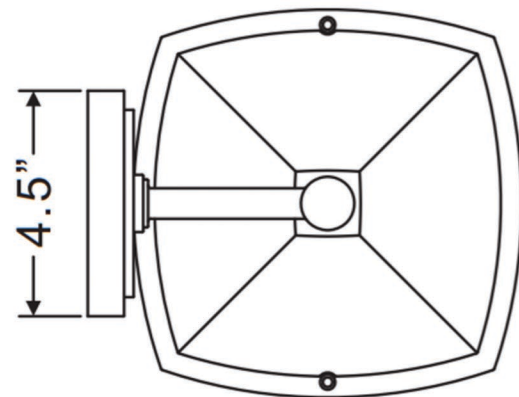

urban ambiance

UQL1235

EXTERIOR WALL SCONCE

Collection	Zurich
Finish	Parisian Bronze
Shade	Clear Water Glass
Bulb Type	A19 Medium Base
Bulb Wattage	100
Number of Bulbs	1
Bulbs Included	No
Certification	ETL Listed
Rated For	Wet Locations
Weight	5 Pounds
Chain Length	N/A
Extension Rods	N/A
Material Construction	Acrylic