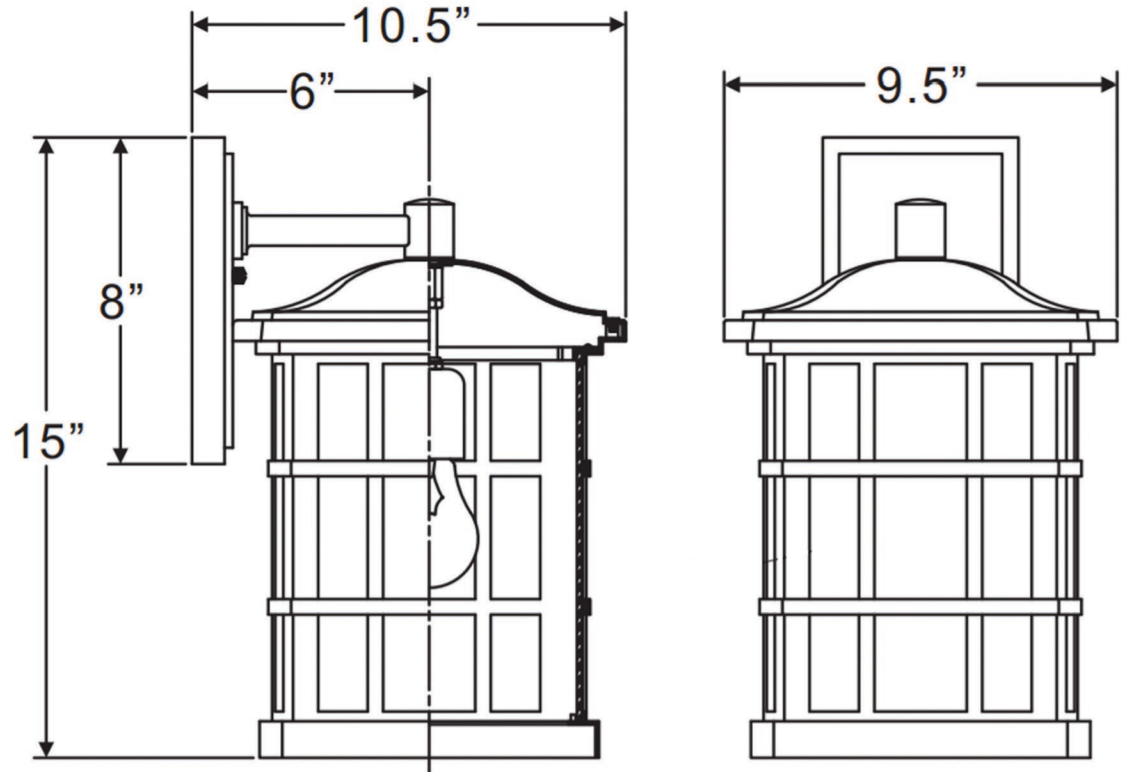

urban ambiance

UQL1235

EXTERIOR WALL SCONCE

Collection	Zurich
Finish	Parisian Bronze
Shade	Clear Water Glass
Bulb Type	A19 Medium Base
Bulb Wattage	100
Number of Bulbs	1
Bulbs Included	No
Certification	ETL Listed
Rated For	Wet Locations
Weight	5 Pounds
Chain Length	N/A
Extension Rods	N/A
Material Construction	Acrylic