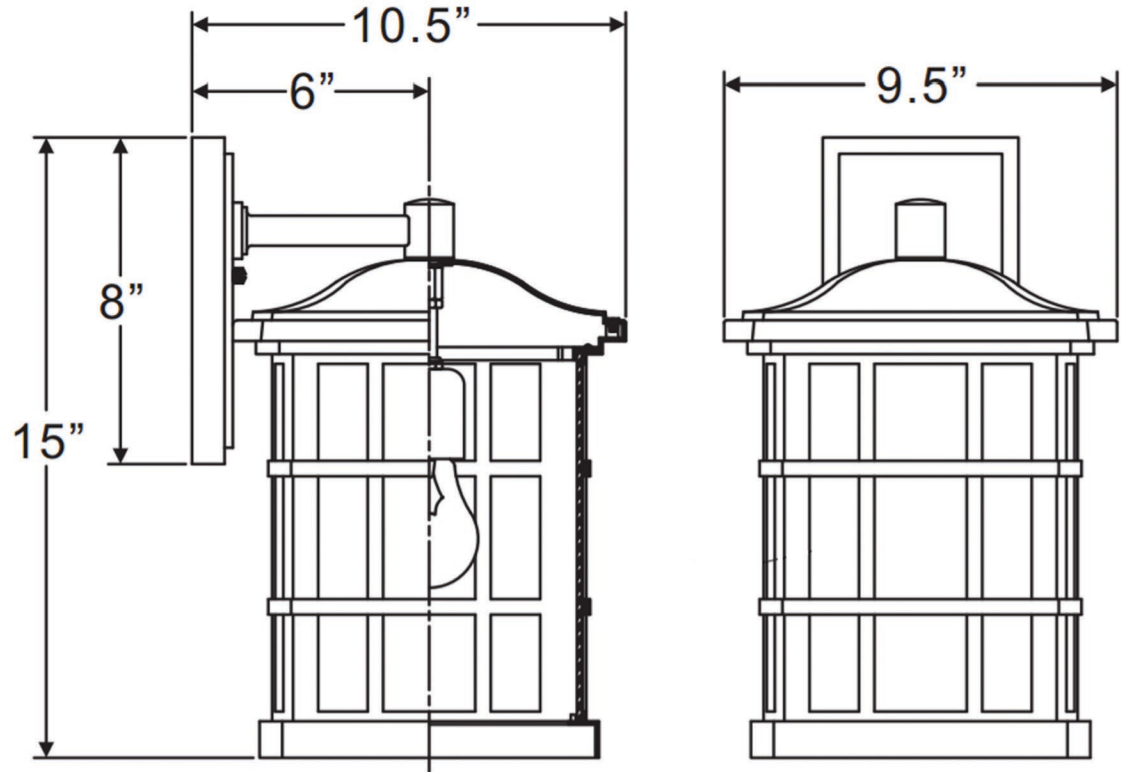

urban ambiance

UQL1234

EXTERIOR WALL SCONCE

Collection	Zurich
Finish	Black Silk
Shade	Clear Water Glass
Bulb Type	A19 Medium Base
Bulb Wattage	100
Number of Bulbs	1
Bulbs Included	No
Certification	ETL Listed
Rated For	Wet Locations
Weight	5 Pounds
Chain Length	N/A
Extension Rods	N/A
Material Construction	Acrylic