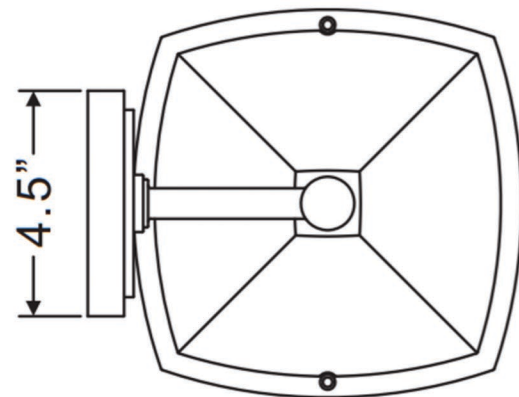

urban ambiance

UQL1234

EXTERIOR WALL SCONCE

Collection	Zurich
Finish	Black Silk
Shade	Clear Water Glass
Bulb Type	A19 Medium Base
Bulb Wattage	100
Number of Bulbs	1
Bulbs Included	No
Certification	ETL Listed
Rated For	Wet Locations
Weight	5 Pounds
Chain Length	N/A
Extension Rods	N/A
Material Construction	Acrylic