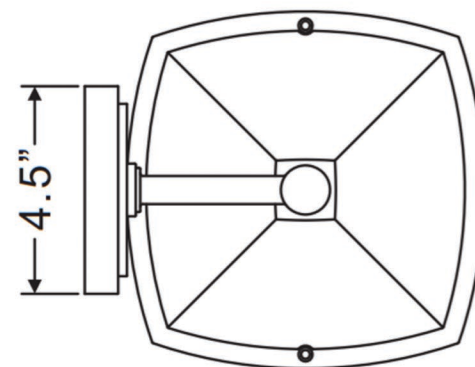

urban ambiance

UQL1233

EXTERIOR WALL SCONCE

Collection	Zurich
Finish	Parisian Bronze
Shade	Clear Water Glass
Bulb Type	A19 Medium Base
Bulb Wattage	100
Number of Bulbs	1
Bulbs Included	No
Certification	ETL Listed
Rated For	Wet Locations
Weight	4 Pounds
Chain Length	N/A
Extension Rods	N/A
Material Construction	Acrylic