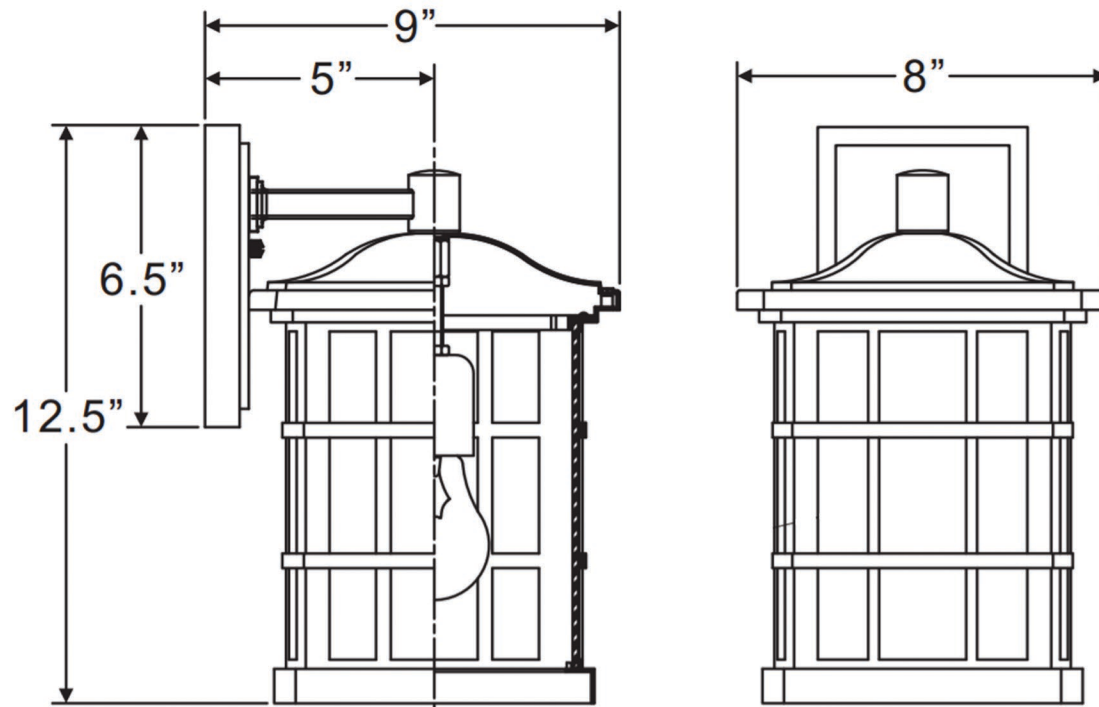

urban ambiance

UQL1233

EXTERIOR WALL SCONCE

Collection	Zurich
Finish	Parisian Bronze
Shade	Clear Water Glass
Bulb Type	A19 Medium Base
Bulb Wattage	100
Number of Bulbs	1
Bulbs Included	No
Certification	ETL Listed
Rated For	Wet Locations
Weight	4 Pounds
Chain Length	N/A
Extension Rods	N/A
Material Construction	Acrylic