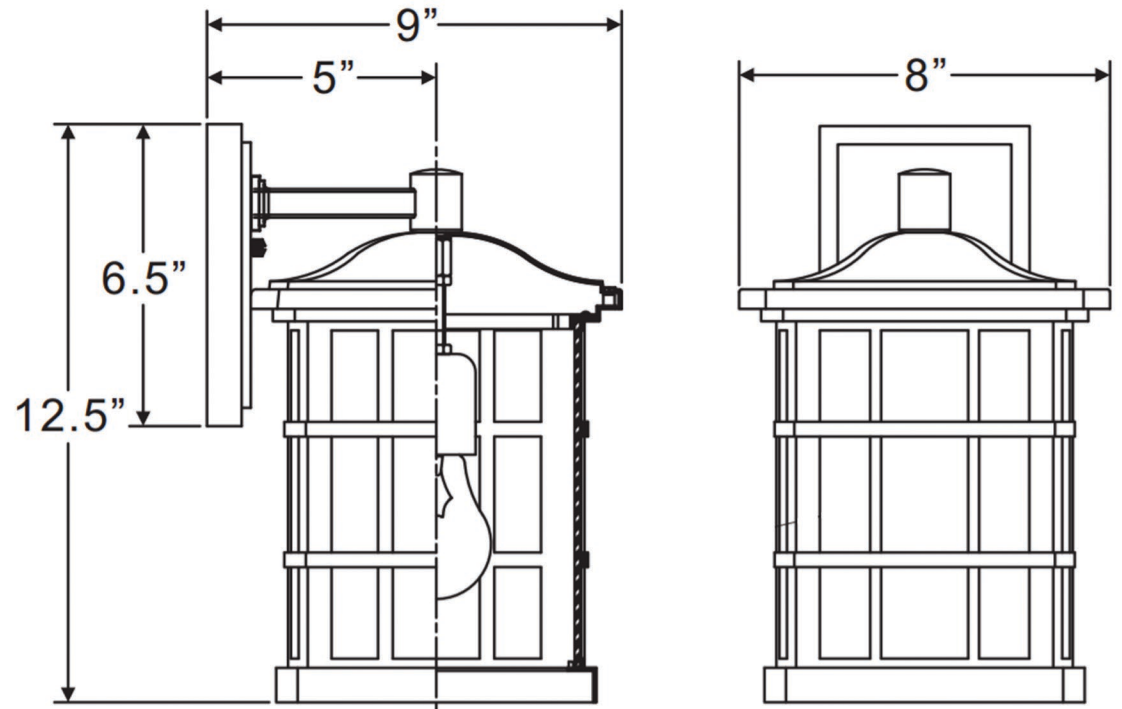

urban ambiance

UQL1232

EXTERIOR WALL SCONCE

Collection	Zurich
Finish	Black Silk
Shade	Clear Water Glass
Bulb Type	A19 Medium Base
Bulb Wattage	100
Number of Bulbs	1
Bulbs Included	No
Certification	ETL Listed
Rated For	Wet Locations
Weight	4 Pounds
Chain Length	N/A
Extension Rods	N/A
Material Construction	Acrylic