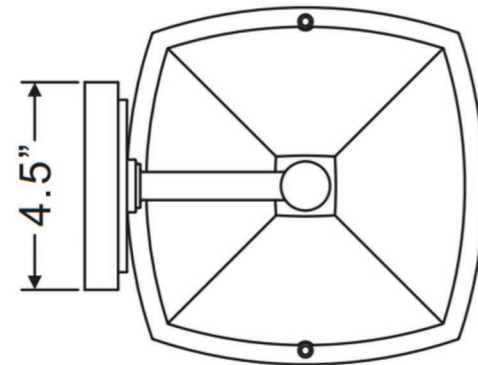

urban ambiance

UQL1232

EXTERIOR WALL SCONCE

Collection	Zurich
Finish	Black Silk
Shade	Clear Water Glass
Bulb Type	A19 Medium Base
Bulb Wattage	100
Number of Bulbs	1
Bulbs Included	No
Certification	ETL Listed
Rated For	Wet Locations
Weight	4 Pounds
Chain Length	N/A
Extension Rods	N/A
Material Construction	Acrylic