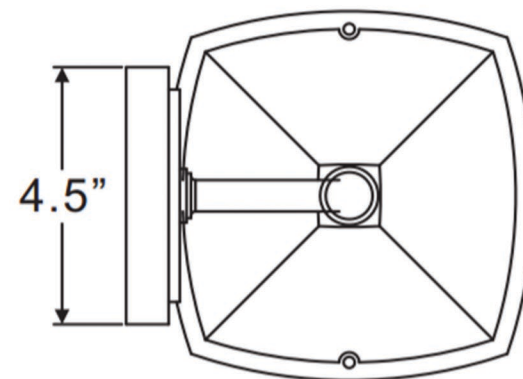

urban ambiance

UQL1230

EXTERIOR WALL SCONCE

Collection	Zurich
Finish	Black Silk
Shade	Clear Water Glass
Bulb Type	A19 Medium Base
Bulb Wattage	100
Number of Bulbs	1
Bulbs Included	No
Certification	ETL Listed
Rated For	Wet Locations
Weight	4 Pounds
Chain Length	N/A
Extension Rods	N/A
Material Construction	Acrylic