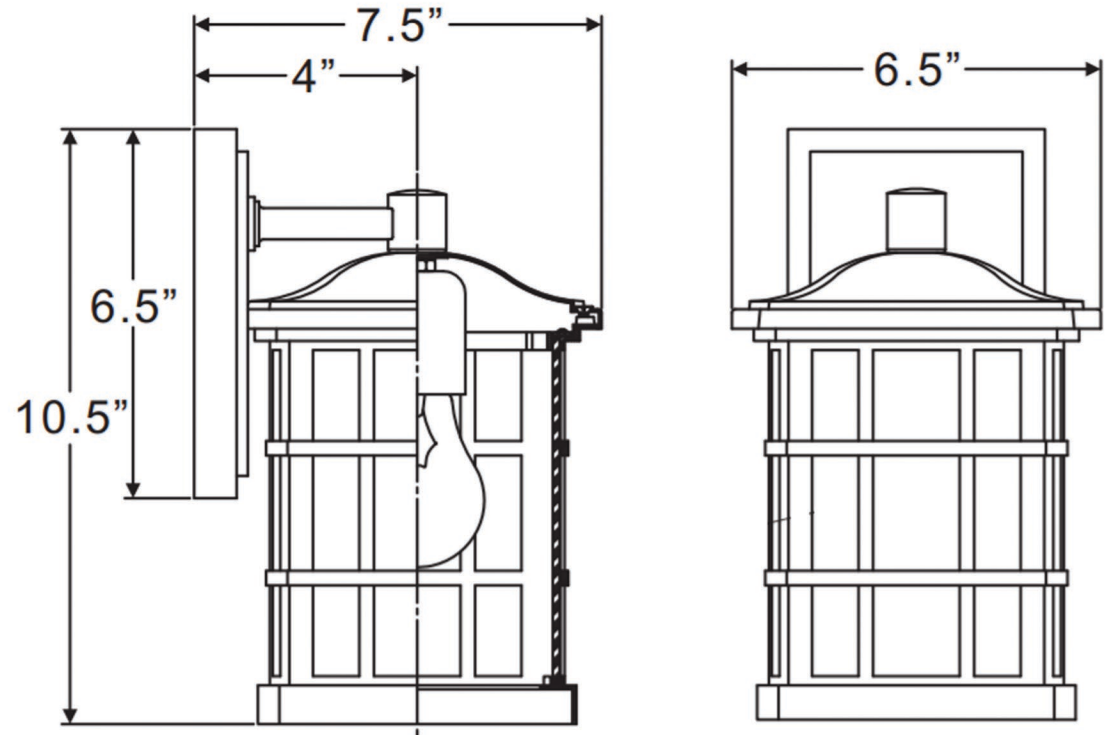

urban ambiance

UQL1230

EXTERIOR WALL SCONCE

Collection	Zurich
Finish	Black Silk
Shade	Clear Water Glass
Bulb Type	A19 Medium Base
Bulb Wattage	100
Number of Bulbs	1
Bulbs Included	No
Certification	ETL Listed
Rated For	Wet Locations
Weight	4 Pounds
Chain Length	N/A
Extension Rods	N/A
Material Construction	Acrylic