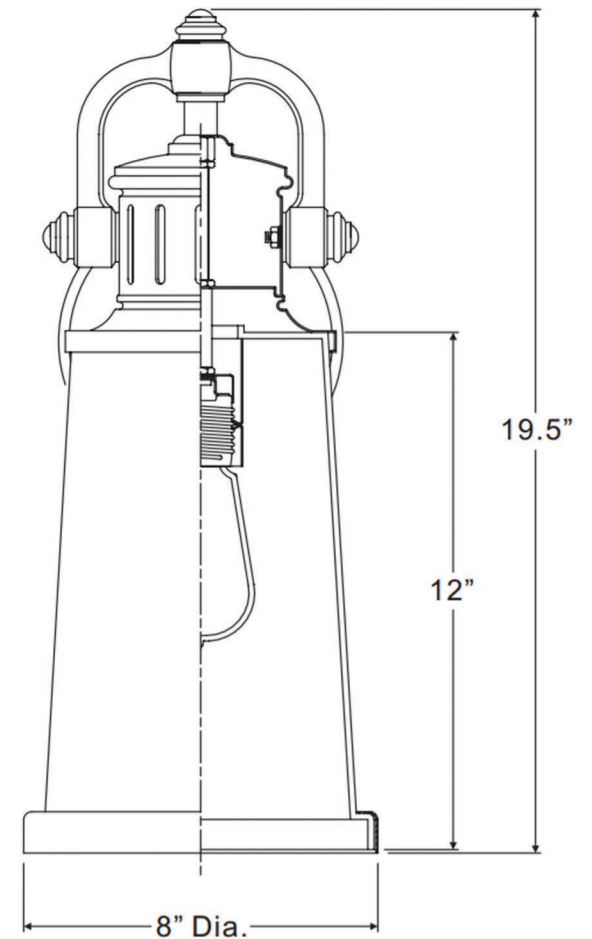

urban ambiance

UQL1222

EXTERIOR WALL SCONCE

Collection	Geneva
Finish	Royal Bronze
Shade	Clear Seedy Glass
Bulb Type	Vintage A19 Medium Base
Bulb Wattage	100
Number of Bulbs	1
Bulbs Included	Yes
Certification	ETL Listed
Rated For	Wet Locations
Weight	4.5 Pounds
Chain Length	N/A
Extension Rods	N/A
Material Construction	Aluminum