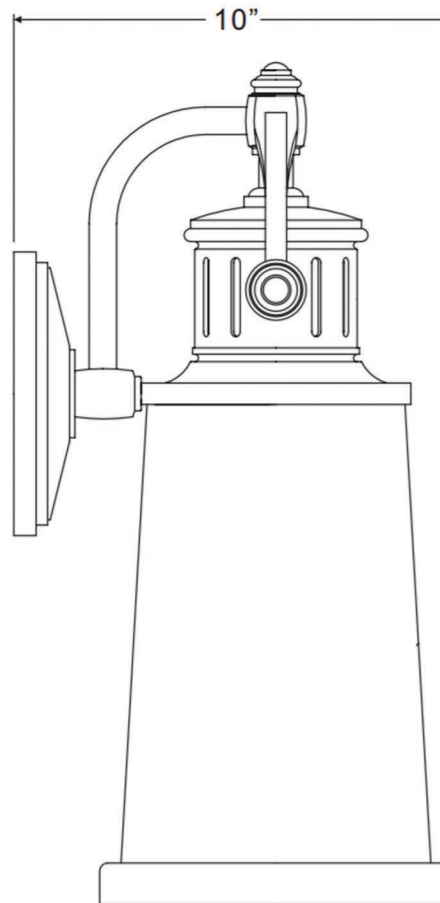

urban ambiance

UQL1222

EXTERIOR WALL SCONCE

Collection	Geneva
Finish	Royal Bronze
Shade	Clear Seedy Glass
Bulb Type	Vintage A19 Medium Base
Bulb Wattage	100
Number of Bulbs	1
Bulbs Included	Yes
Certification	ETL Listed
Rated For	Wet Locations
Weight	4.5 Pounds
Chain Length	N/A
Extension Rods	N/A
Material Construction	Aluminum