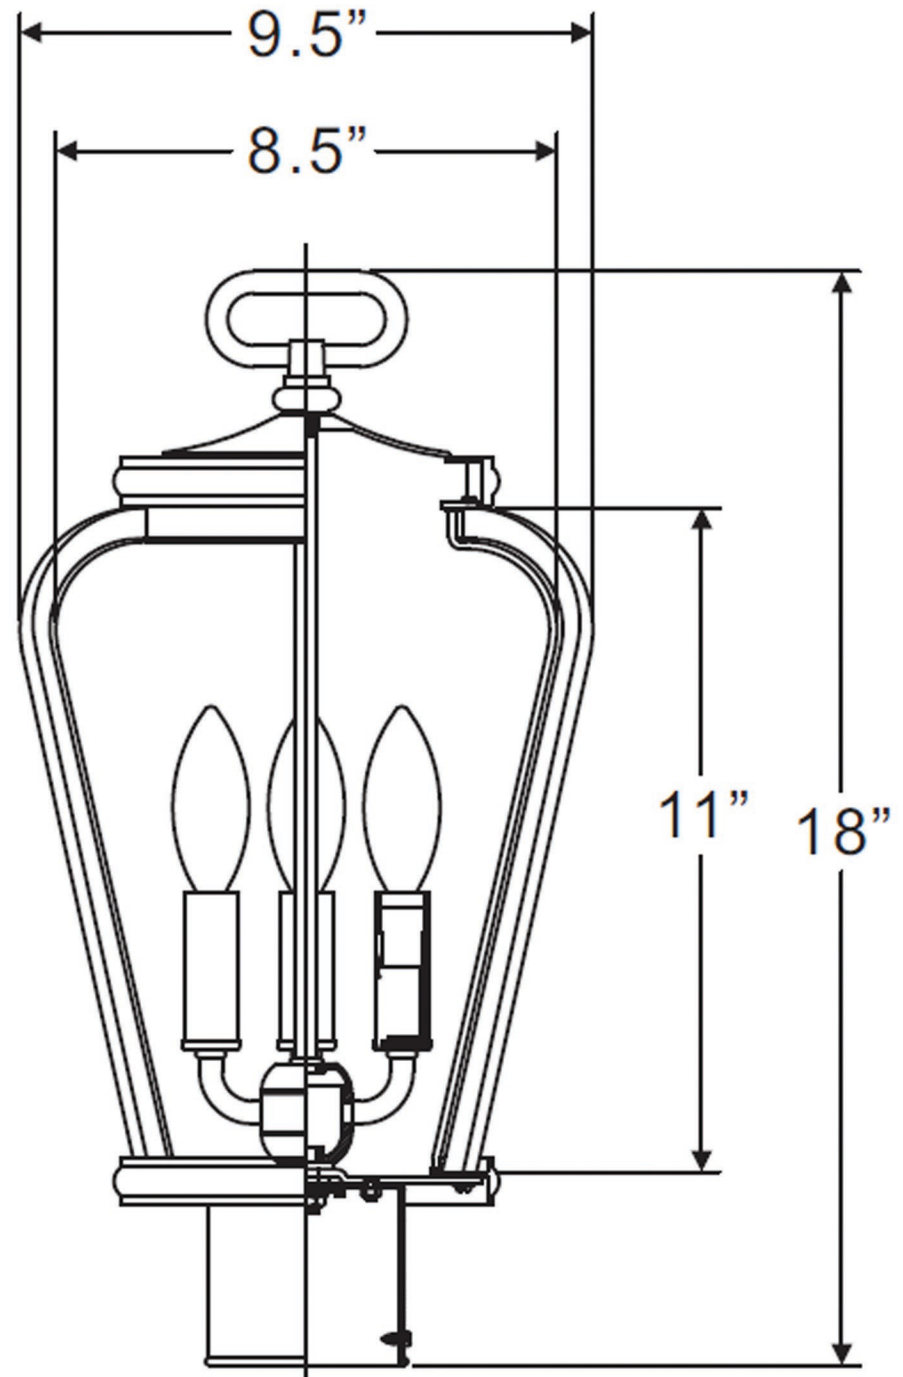

urban ambiance

UQL1203

EXTERIOR POST LIGHT

Collection	Florence
Finish	Black Silk
Shade	Clear Seedy Glass
Bulb Type	B10 Candelabra Base
Bulb Wattage	60
Number of Bulbs	3
Bulbs Included	No
Certification	ETL Listed
Rated For	Wet Locations
Weight	7.6 Pounds
Chain Length	N/A
Extension Rods	N/A
Material Construction	Aluminum