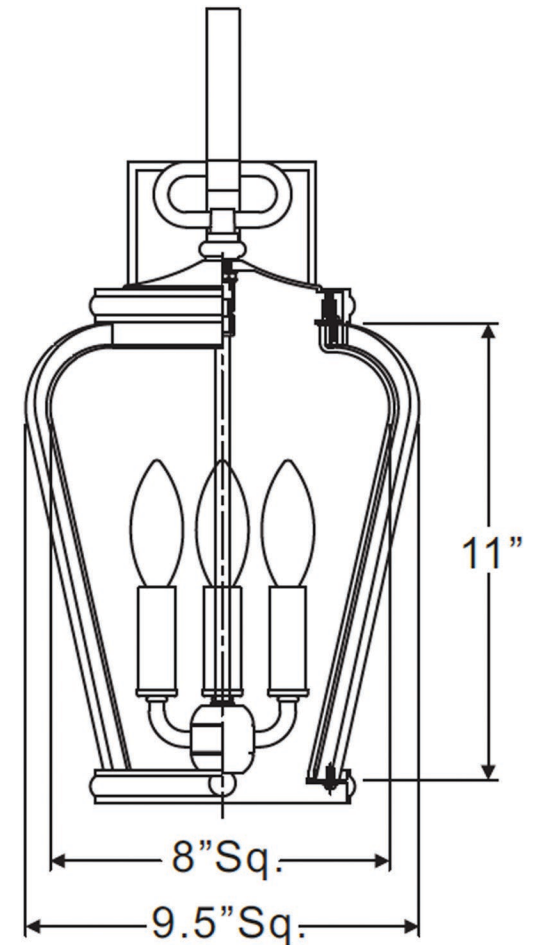

## UQL1202

EXTERIOR WALL SCONCE

<b>Collection</b>	Florence
<b>Finish</b>	Black Silk
<b>Shade</b>	Clear Seedy Glass
<b>Bulb Type</b>	B10 Candelabra Base
<b>Bulb Wattage</b>	60
<b>Number of Bulbs</b>	3
<b>Bulbs Included</b>	No
<b>Certification</b>	ETL Listed
<b>Rated For</b>	Wet Locations
<b>Weight</b>	8.9 Pounds
<b>Chain Length</b>	N/A
<b>Extension Rods</b>	N/A
<b>Material Construction</b>	Aluminum