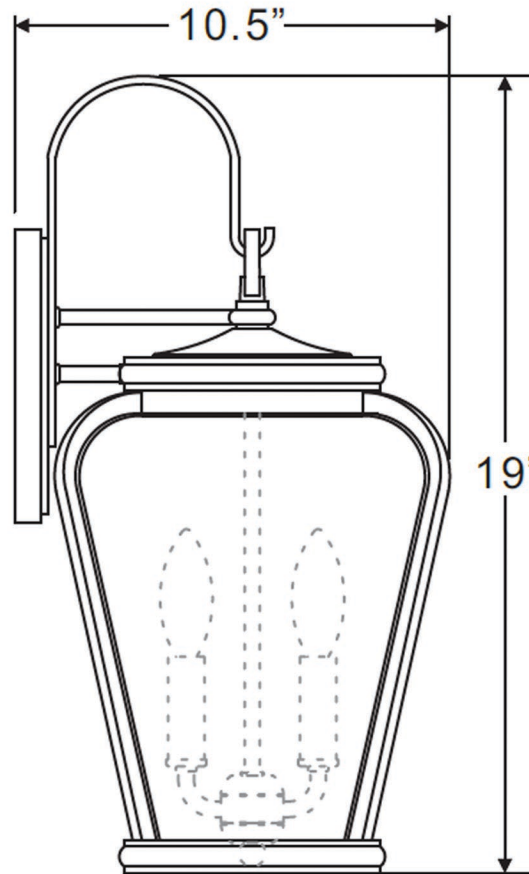

## UQL1202

EXTERIOR WALL SCONCE

<b>Collection</b>	Florence
<b>Finish</b>	Black Silk
<b>Shade</b>	Clear Seedy Glass
<b>Bulb Type</b>	B10 Candelabra Base
<b>Bulb Wattage</b>	60
<b>Number of Bulbs</b>	3
<b>Bulbs Included</b>	No
<b>Certification</b>	ETL Listed
<b>Rated For</b>	Wet Locations
<b>Weight</b>	8.9 Pounds
<b>Chain Length</b>	N/A
<b>Extension Rods</b>	N/A
<b>Material Construction</b>	Aluminum