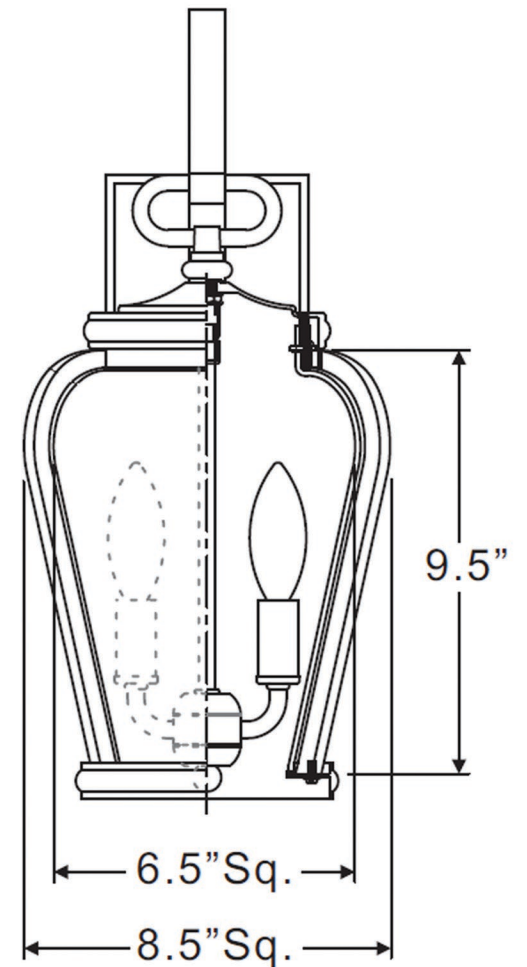

### EXTERIOR WALL SCONCE

<b>Collection</b>	Florence
<b>Finish</b>	Black Silk
<b>Shade</b>	Clear Seedy Glass
<b>Bulb Type</b>	B10 Candelabra Base
<b>Bulb Wattage</b>	60
<b>Number of Bulbs</b>	2
<b>Bulbs Included</b>	No
<b>Certification</b>	ETL Listed
<b>Rated For</b>	Wet Locations
<b>Weight</b>	6.5 Pounds
<b>Chain Length</b>	N/A
<b>Extension Rods</b>	N/A
<b>Material Construction</b>	Aluminum