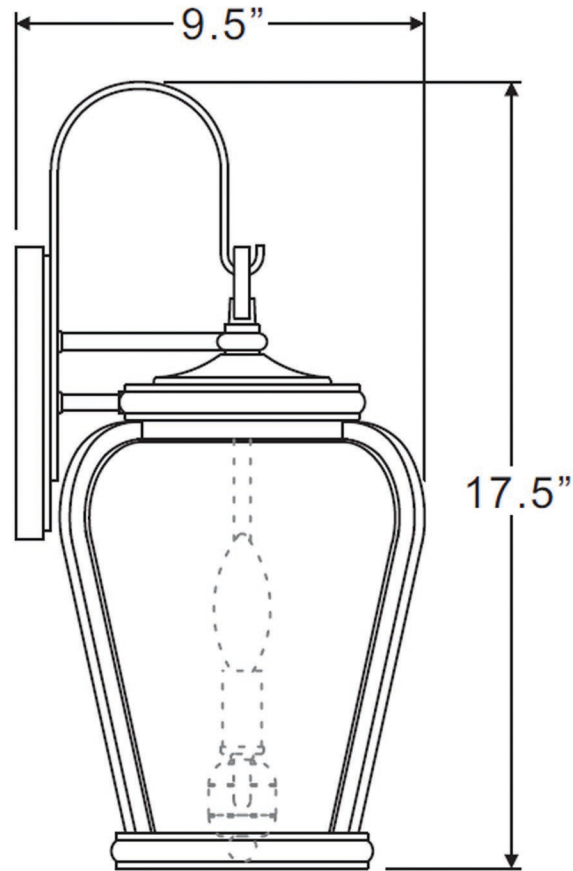

### EXTERIOR WALL SCONCE

<b>Collection</b>	Florence
<b>Finish</b>	Black Silk
<b>Shade</b>	Clear Seedy Glass
<b>Bulb Type</b>	B10 Candelabra Base
<b>Bulb Wattage</b>	60
<b>Number of Bulbs</b>	2
<b>Bulbs Included</b>	No
<b>Certification</b>	ETL Listed
<b>Rated For</b>	Wet Locations
<b>Weight</b>	6.5 Pounds
<b>Chain Length</b>	N/A
<b>Extension Rods</b>	N/A
<b>Material Construction</b>	Aluminum