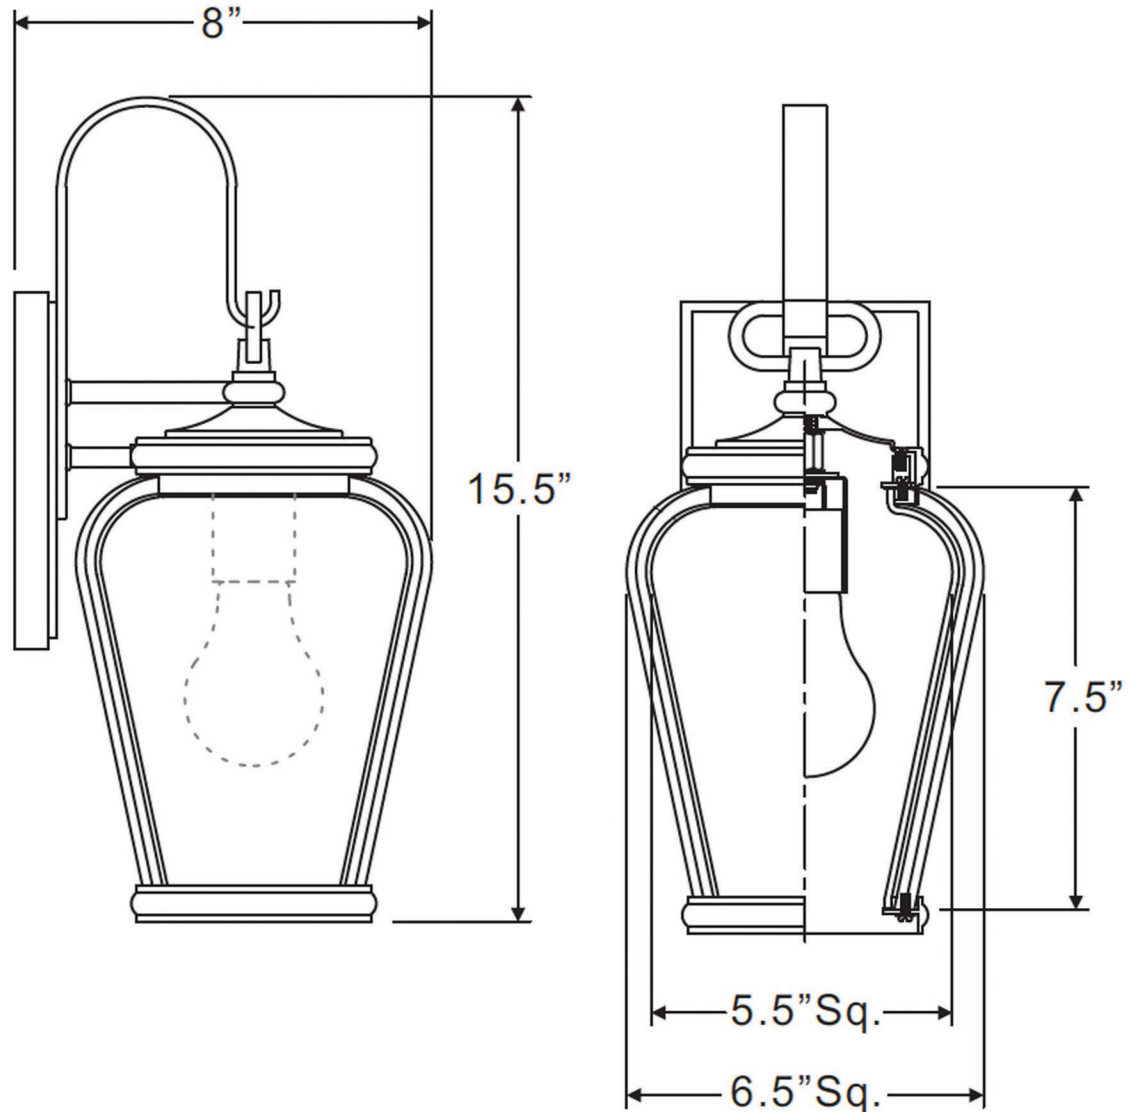

## UQL1200

EXTERIOR WALL SCONCE

<b>Collection</b>	Florence
<b>Finish</b>	Black Silk
<b>Shade</b>	Clear Seedy Glass
<b>Bulb Type</b>	A19 Medium Base
<b>Bulb Wattage</b>	100
<b>Number of Bulbs</b>	1
<b>Bulbs Included</b>	No
<b>Certification</b>	ETL Listed
<b>Rated For</b>	Wet Locations
<b>Weight</b>	4.2 Pounds
<b>Chain Length</b>	N/A
<b>Extension Rods</b>	N/A
<b>Material Construction</b>	Aluminum