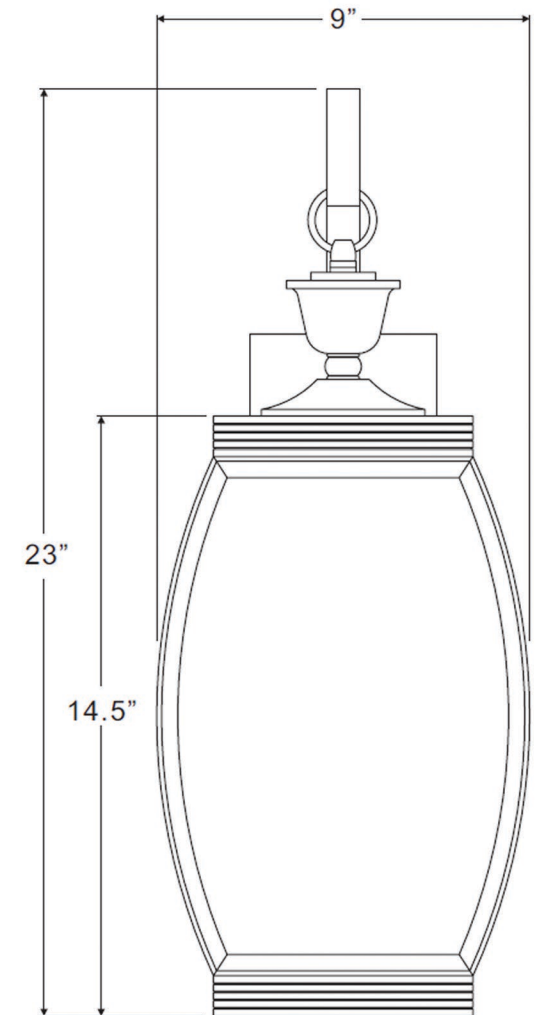

urban ambiance

UQL1172

EXTERIOR WALL SCONCE

Collection	Manchester
Finish	Medieval Bronze
Shade	Clear Beveled Glass
Bulb Type	B10 Candelabra Base
Bulb Wattage	60
Number of Bulbs	3
Bulbs Included	No
Certification	ETL Listed
Rated For	Wet Locations
Weight	7.92
Chain Length	N/A
Extension Rods	N/A
Material Construction	Brass