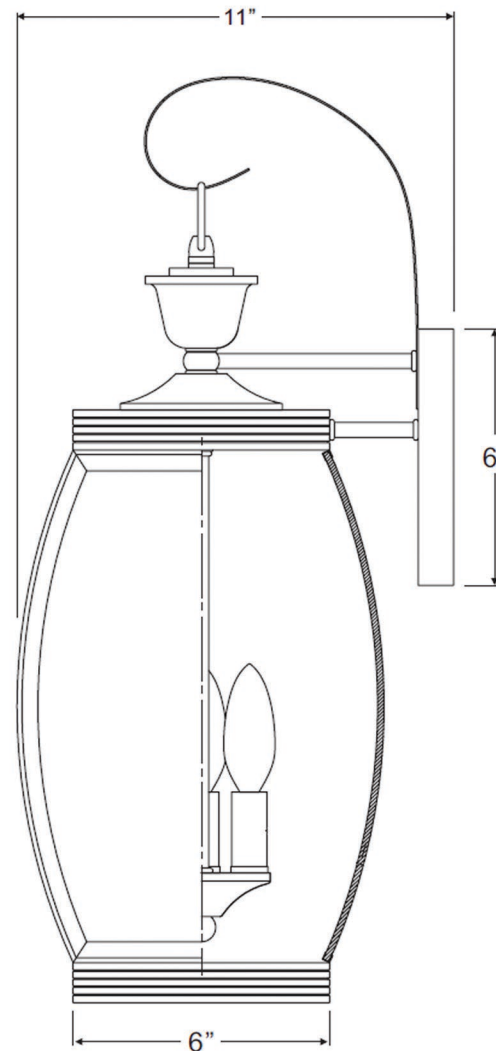

urban ambiance

UQL1172

EXTERIOR WALL SCONCE

Collection	Manchester
Finish	Medieval Bronze
Shade	Clear Beveled Glass
Bulb Type	B10 Candelabra Base
Bulb Wattage	60
Number of Bulbs	3
Bulbs Included	No
Certification	ETL Listed
Rated For	Wet Locations
Weight	7.92
Chain Length	N/A
Extension Rods	N/A
Material Construction	Brass