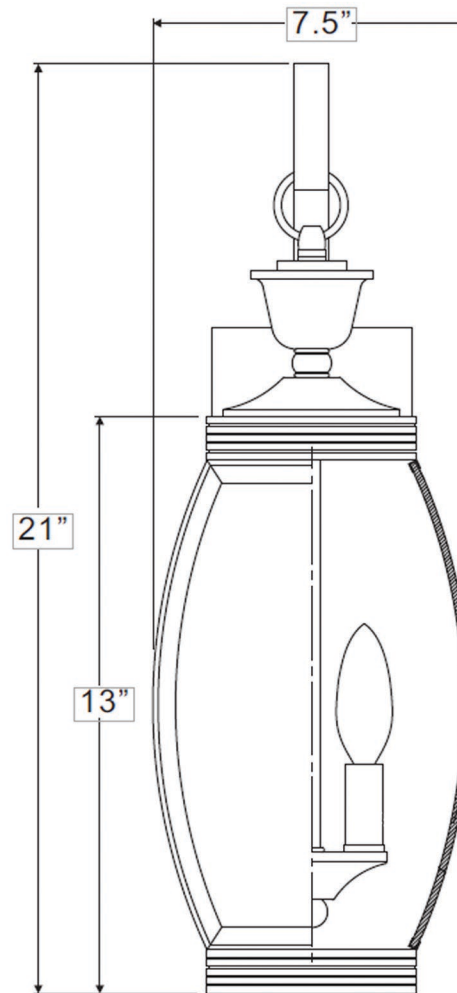

## UQL1171

EXTERIOR WALL SCONCE

<b>Collection</b>	Manchester
<b>Finish</b>	Medieval Bronze
<b>Shade</b>	Clear Beveled Glass
<b>Bulb Type</b>	B10 Candelabra Base
<b>Bulb Wattage</b>	60
<b>Number of Bulbs</b>	2
<b>Bulbs Included</b>	No
<b>Certification</b>	ETL Listed
<b>Rated For</b>	Wet Locations
<b>Weight</b>	5 Pounds
<b>Chain Length</b>	N/A
<b>Extension Rods</b>	N/A
<b>Material Construction</b>	Brass