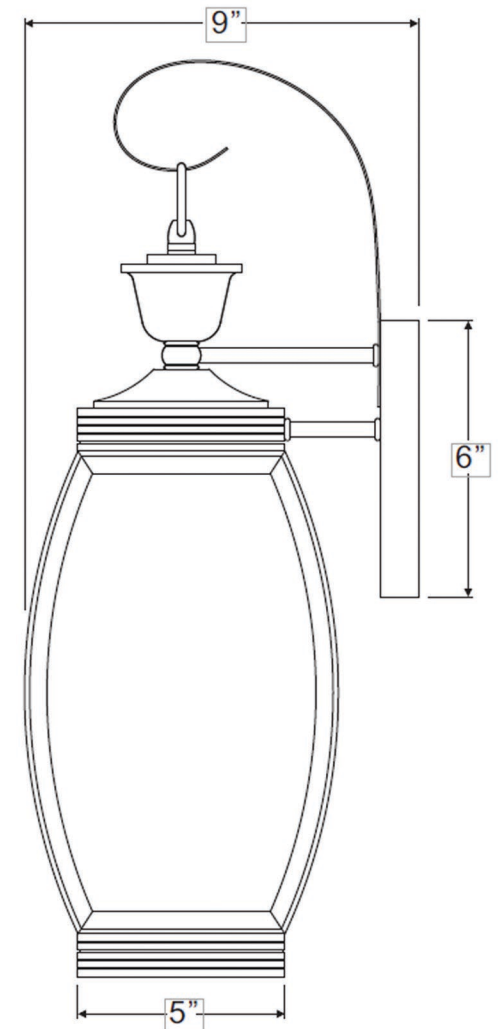

## UQL1171

EXTERIOR WALL SCONCE

<b>Collection</b>	Manchester
<b>Finish</b>	Medieval Bronze
<b>Shade</b>	Clear Beveled Glass
<b>Bulb Type</b>	B10 Candelabra Base
<b>Bulb Wattage</b>	60
<b>Number of Bulbs</b>	2
<b>Bulbs Included</b>	No
<b>Certification</b>	ETL Listed
<b>Rated For</b>	Wet Locations
<b>Weight</b>	5 Pounds
<b>Chain Length</b>	N/A
<b>Extension Rods</b>	N/A
<b>Material Construction</b>	Brass