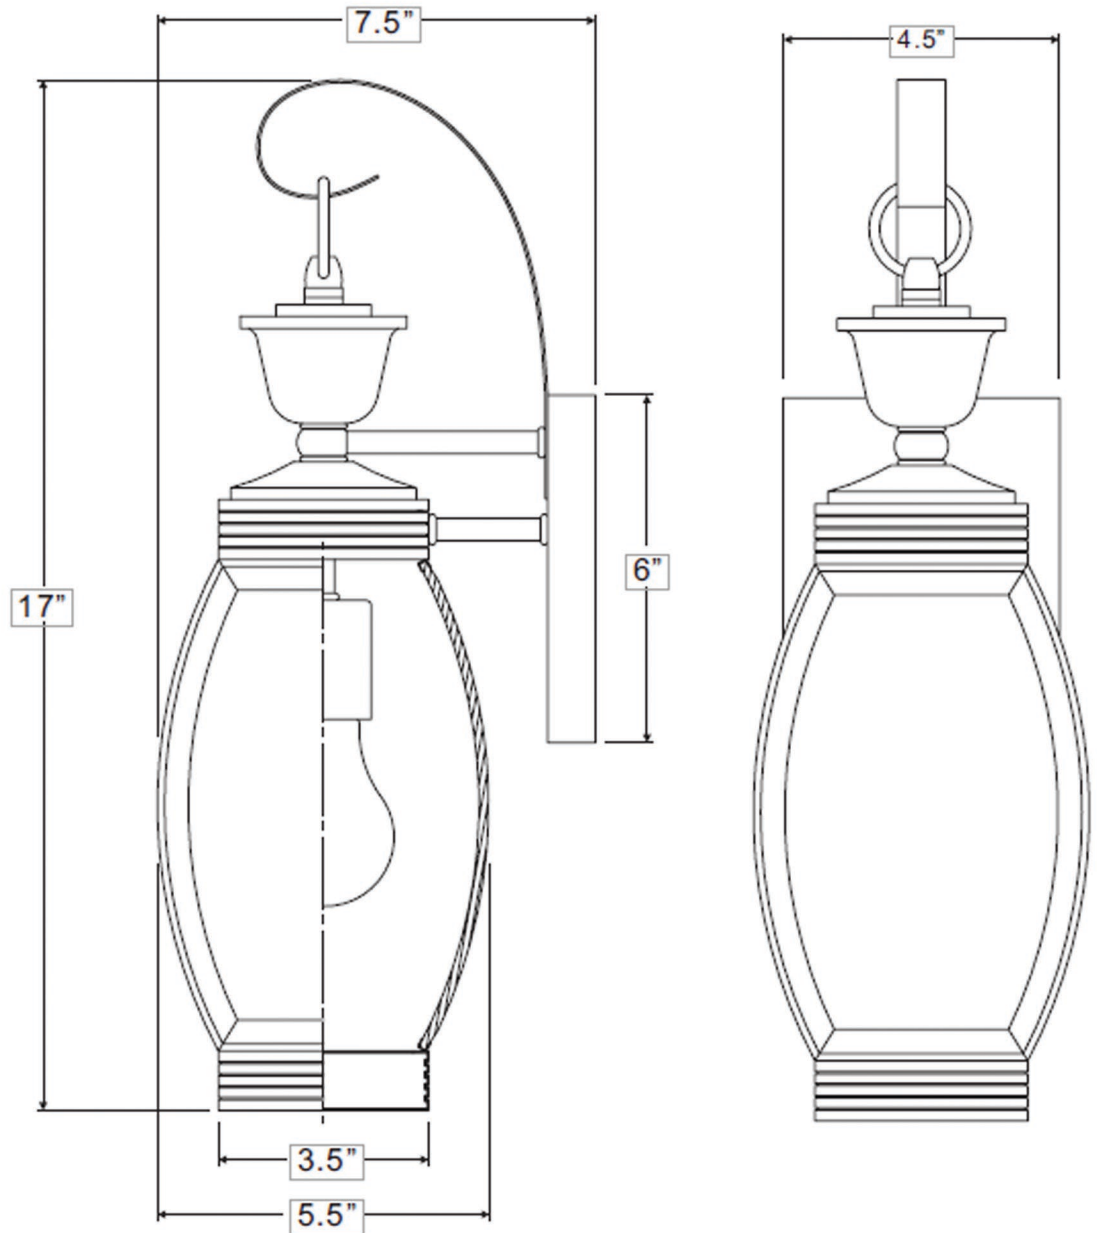

urban ambiance

UQL1170

EXTERIOR WALL SCONCE

Collection	Manchester
Finish	Medieval Bronze
Shade	Clear Beveled Glass
Bulb Type	A21 Medium Base
Bulb Wattage	100
Number of Bulbs	1
Bulbs Included	No
Certification	ETL Listed
Rated For	Wet Locations
Weight	4 Pounds
Chain Length	N/A
Extension Rods	N/A
Material Construction	Brass