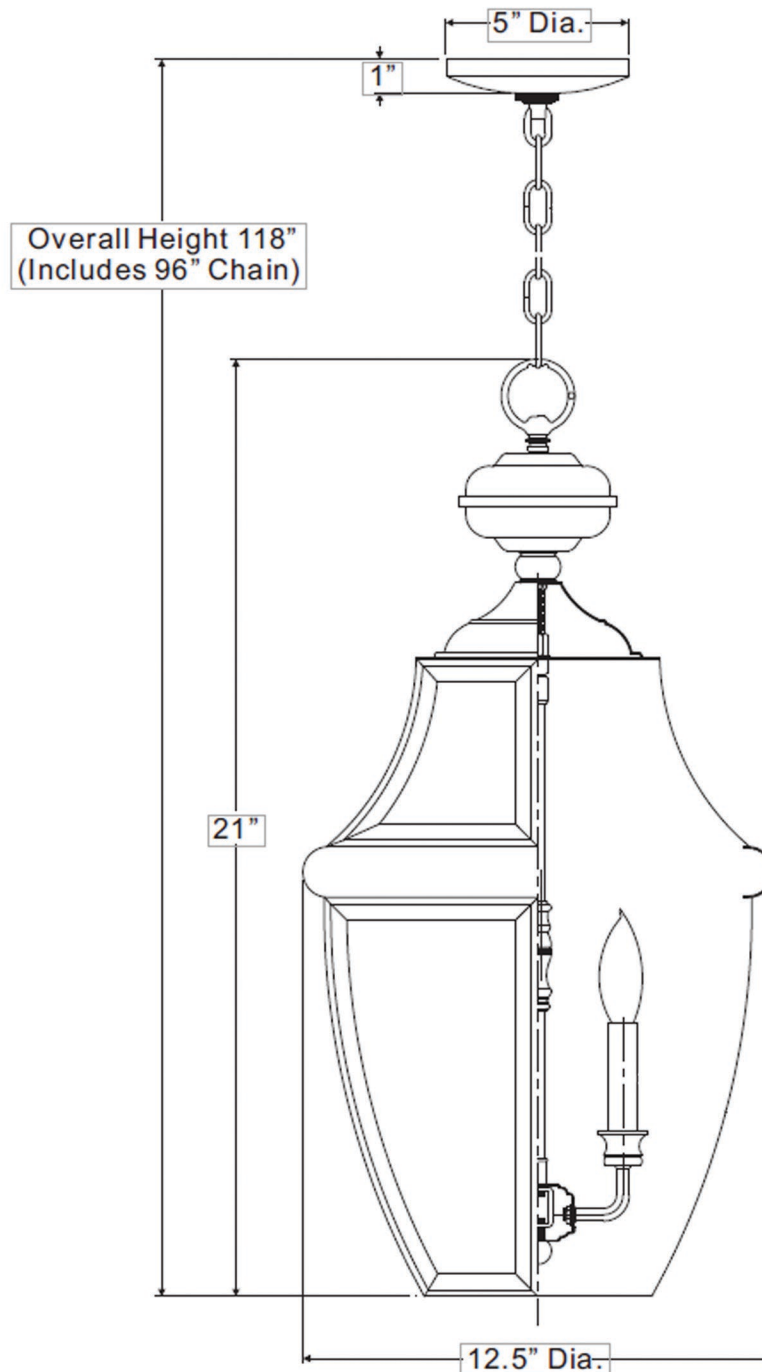

urban ambiance

UQL1160

EXTERIOR PENDANT LIGHT

Collection	Cambridge
Finish	Aged Silver
Shade	Clear Beveled Glass
Bulb Type	B10 Candelabra Base
Bulb Wattage	60
Number of Bulbs	3
Bulbs Included	No
Certification	ETL Listed
Rated For	Damp Locations
Weight	8.47 Pounds
Chain Length	8 Feet
Extension Rods	N/A
Material Construction	Brass