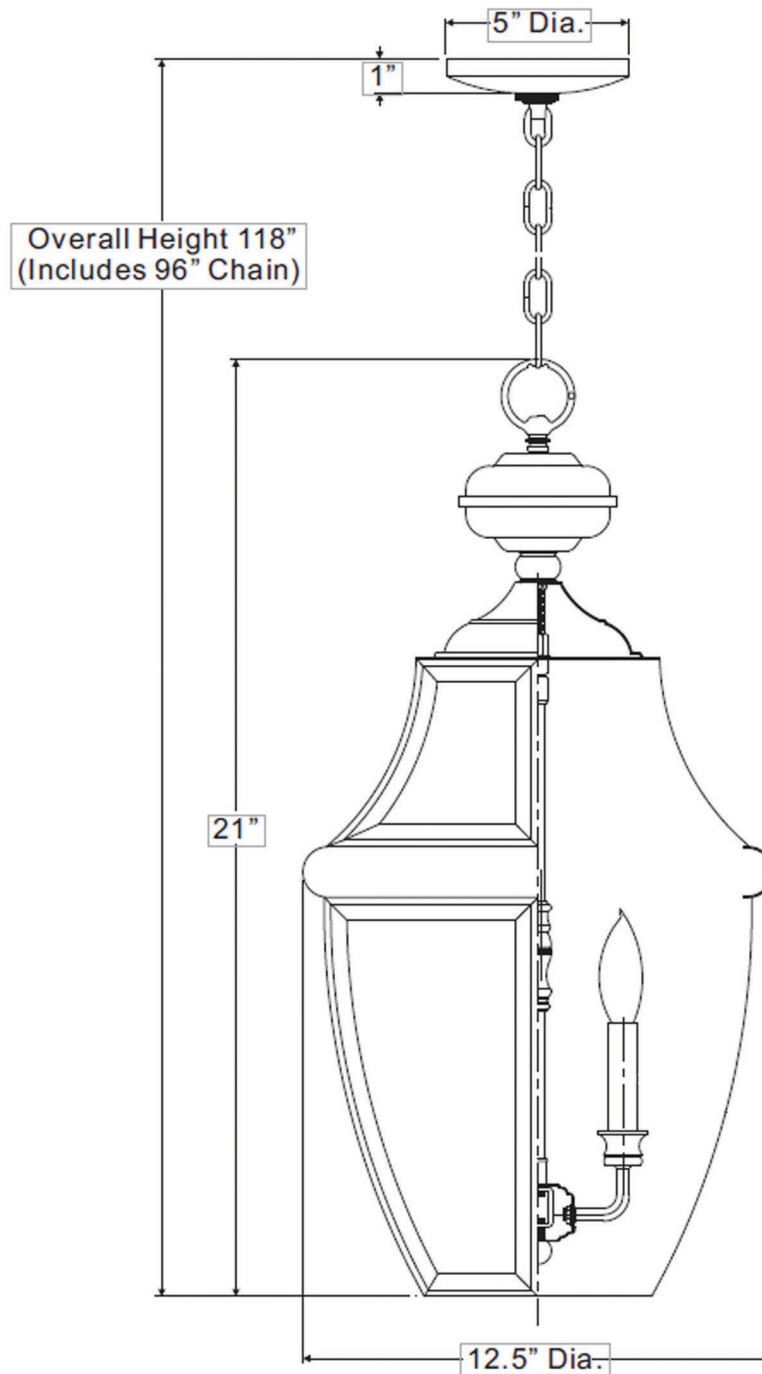

urban ambiance

UQL1159

EXTERIOR PENDANT LIGHT

Collection	Cambridge
Finish	Black Silk
Shade	Clear Beveled Glass
Bulb Type	B10 Candelabra Base
Bulb Wattage	60
Number of Bulbs	3
Bulbs Included	No
Certification	ETL Listed
Rated For	Damp Locations
Weight	8.47 Pounds
Chain Length	8 Feet
Extension Rods	N/A
Material Construction	Brass