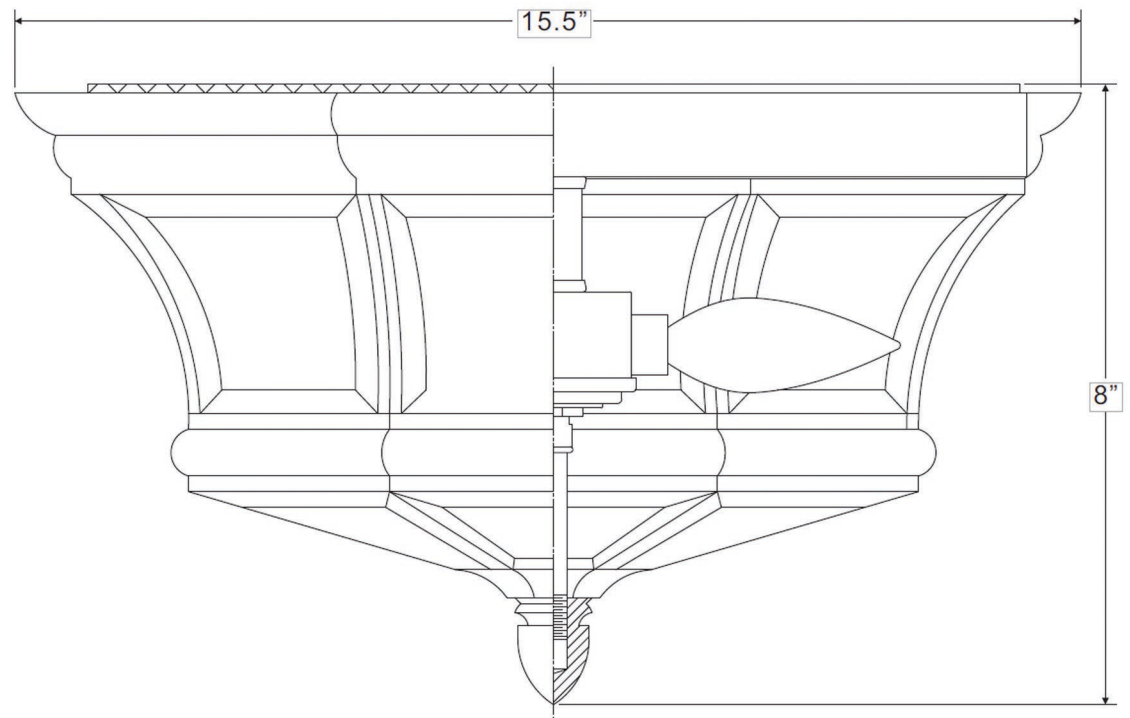

urban ambiance

UQL1156

EXTERIOR CEILING LIGHT

Collection	Cambridge
Finish	Aged Silver
Shade	Clear Beveled Glass
Bulb Type	B10 Candelabra Base
Bulb Wattage	40
Number of Bulbs	3
Bulbs Included	No
Certification	ETL Listed
Rated For	Damp Locations
Weight	5.5 Pounds
Chain Length	N/A
Extension Rods	N/A
Material Construction	Brass