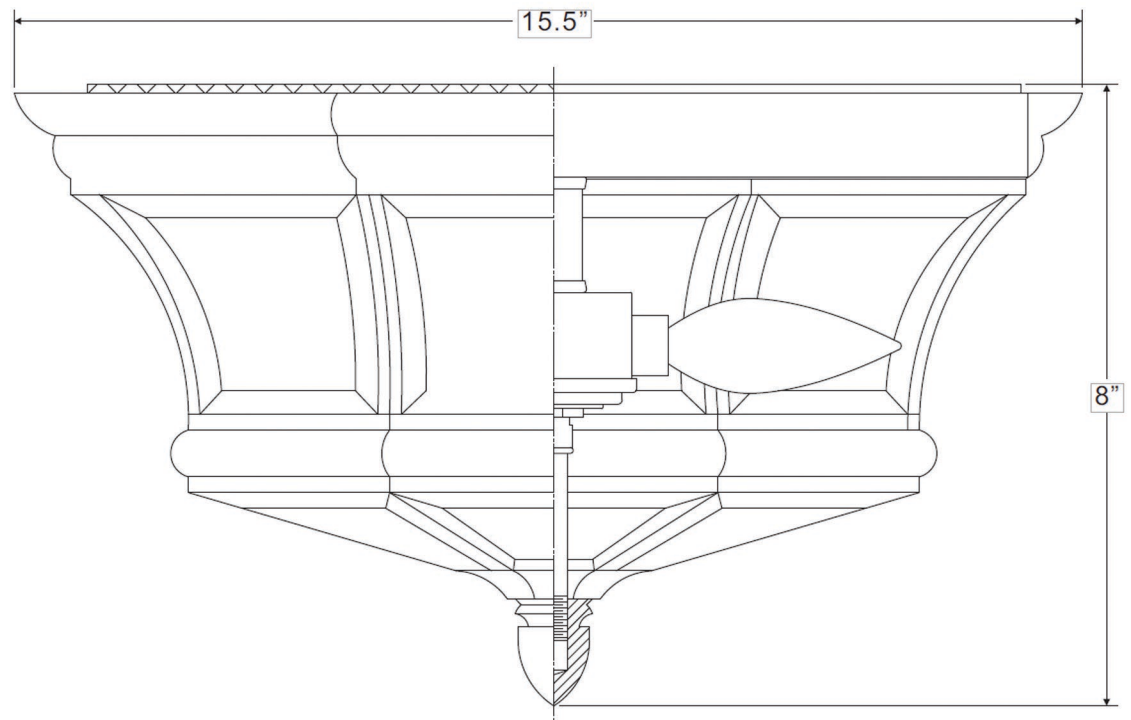

## UQL1155

EXTERIOR CEILING LIGHT

<b>Collection</b>	Cambridge
<b>Finish</b>	Black Silk
<b>Shade</b>	Clear Beveled Glass
<b>Bulb Type</b>	B10 Candelabra Base
<b>Bulb Wattage</b>	40
<b>Number of Bulbs</b>	3
<b>Bulbs Included</b>	No
<b>Certification</b>	ETL Listed
<b>Rated For</b>	Damp Locations
<b>Weight</b>	7.2 Pounds
<b>Chain Length</b>	N/A
<b>Extension Rods</b>	N/A
<b>Material Construction</b>	Brass