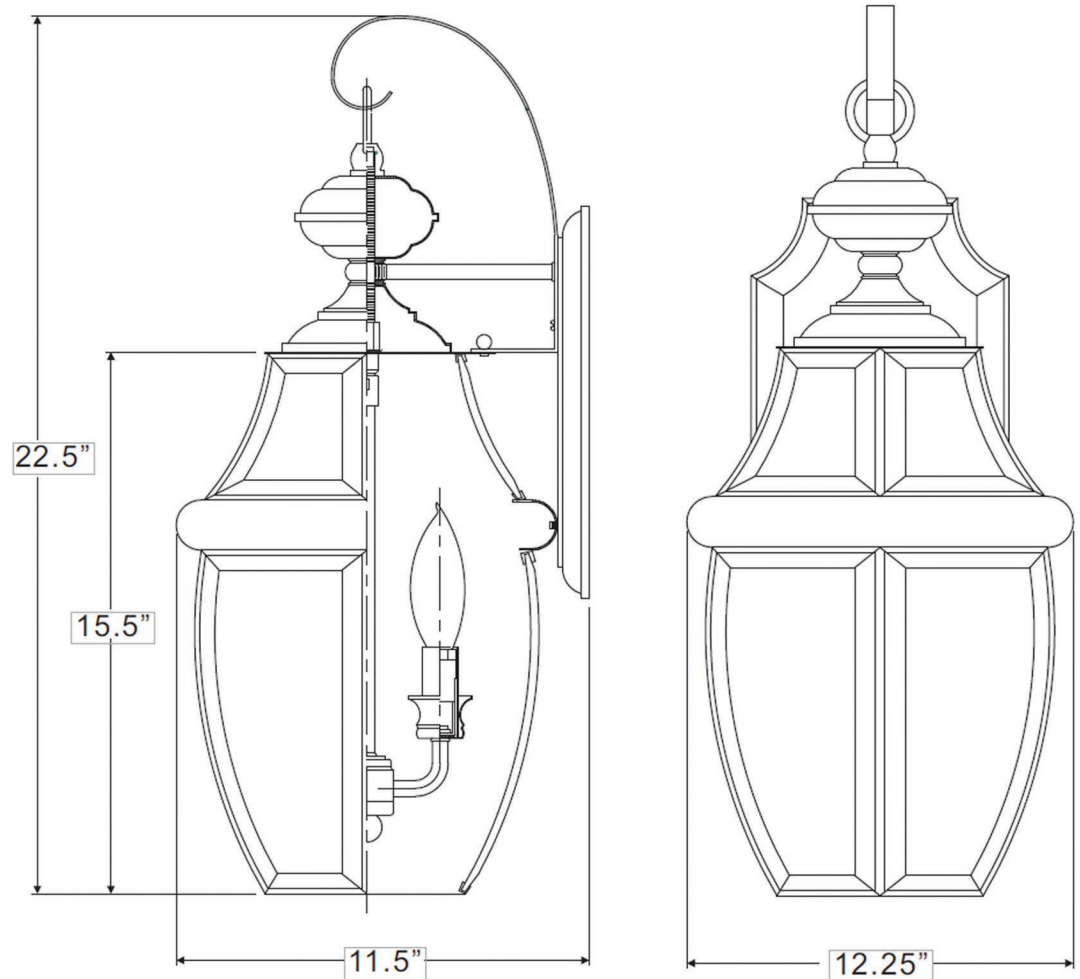

urban ambiance

UQL1147

EXTERIOR WALL SCONCE

Collection	Cambridge
Finish	Aged Silver
Shade	Clear Beveled Glass
Bulb Type	B10 Candelabra Base
Bulb Wattage	60
Number of Bulbs	3
Bulbs Included	No
Certification	ETL Listed
Rated For	Wet
Weight	7.19 Pounds
Chain Length	N/A
Extension Rods	N/A
Material Construction	Brass