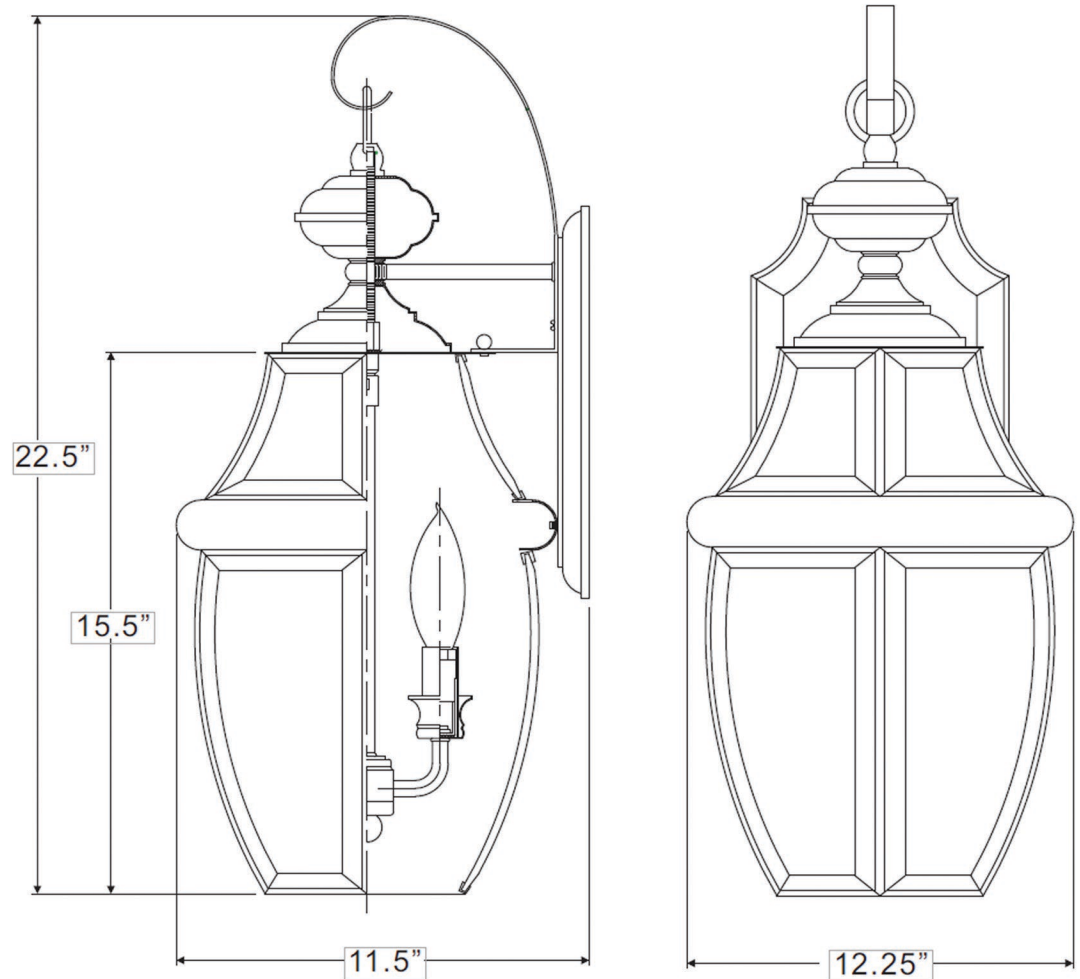

urban ambiance

UQL1146

EXTERIOR WALL SCONCE

Collection	Cambridge
Finish	Black Silk
Shade	Clear Beveled Glass
Bulb Type	B10 Candelabra Base
Bulb Wattage	60
Number of Bulbs	3
Bulbs Included	No
Certification	ETL Listed
Rated For	Wet
Weight	7.19 Pounds
Chain Length	N/A
Extension Rods	N/A
Material Construction	Brass