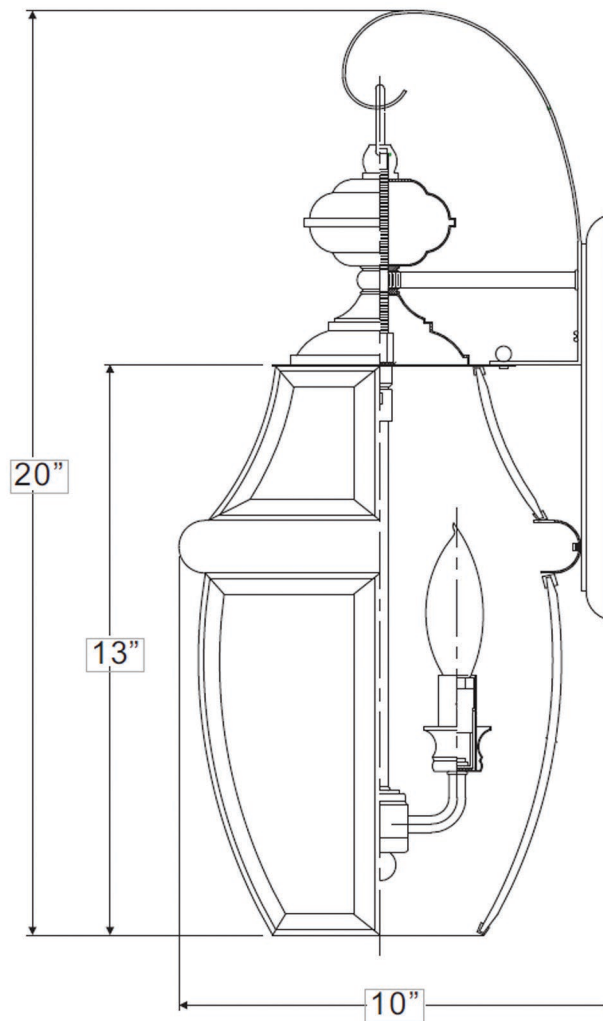

urban ambiance

UQL1145

EXTERIOR WALL SCONCE

Collection	Cambridge
Finish	Aged Silver
Shade	Clear Beveled Glass
Bulb Type	B10 Candelabra Base
Bulb Wattage	60
Number of Bulbs	2
Bulbs Included	No
Certification	ETL Listed
Rated For	Wet
Weight	5.61 Pounds
Chain Length	N/A
Extension Rods	N/A
Material Construction	Brass