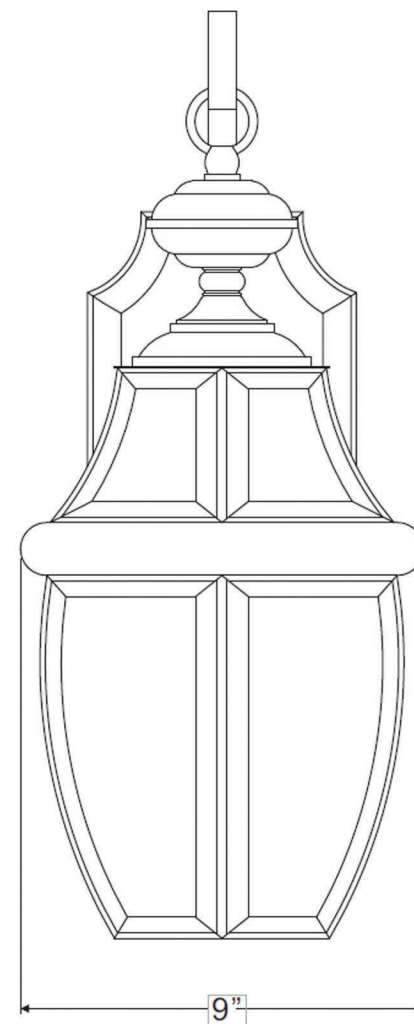

urban ambiance

UQL1145

EXTERIOR WALL SCONCE

Collection	Cambridge
Finish	Aged Silver
Shade	Clear Beveled Glass
Bulb Type	B10 Candelabra Base
Bulb Wattage	60
Number of Bulbs	2
Bulbs Included	No
Certification	ETL Listed
Rated For	Wet
Weight	5.61 Pounds
Chain Length	N/A
Extension Rods	N/A
Material Construction	Brass