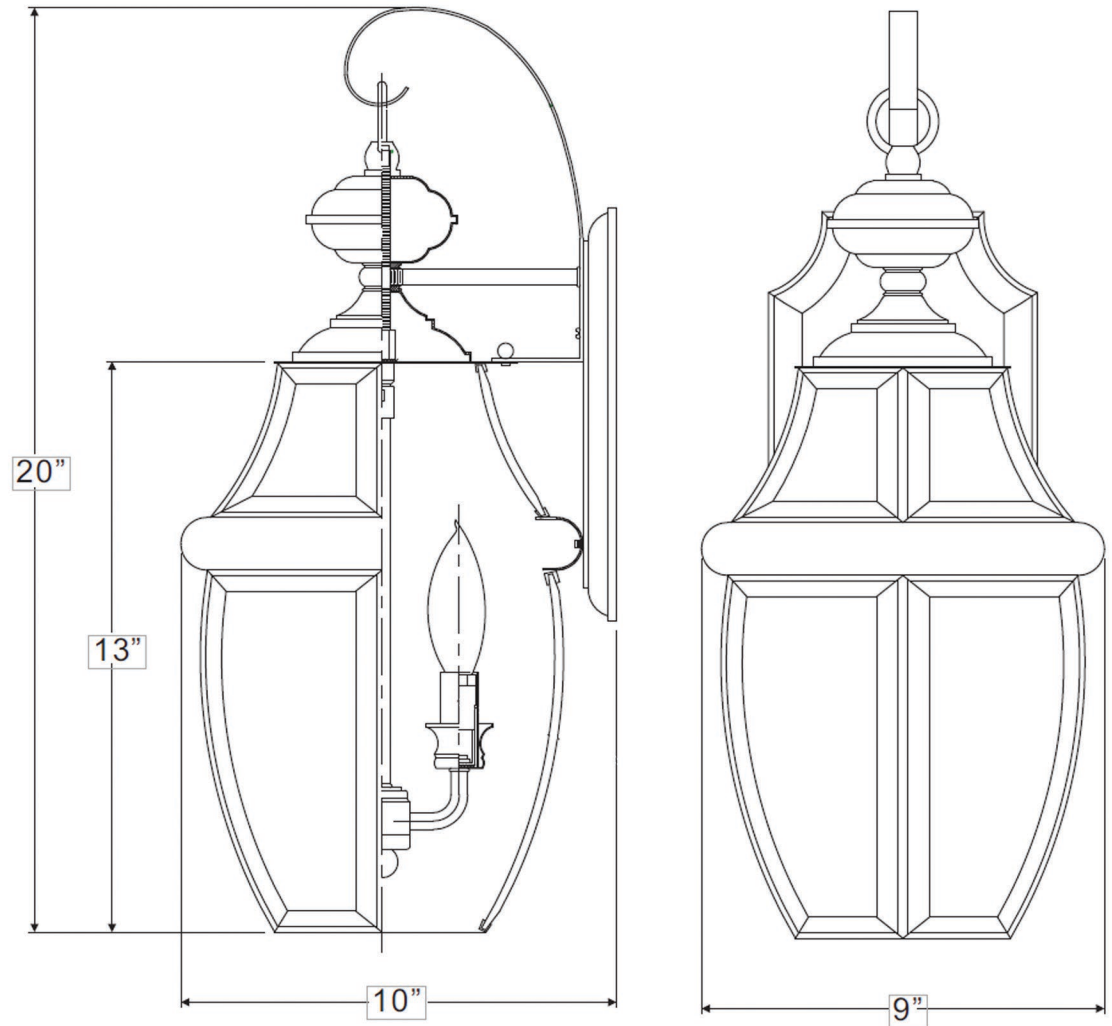

### EXTERIOR WALL SCONCE

<b>Collection</b>	Cambridge
<b>Finish</b>	Black Silk
<b>Shade</b>	Clear Beveled Glass
<b>Bulb Type</b>	B10 Candelabra Base
<b>Bulb Wattage</b>	60
<b>Number of Bulbs</b>	2
<b>Bulbs Included</b>	No
<b>Certification</b>	ETL Listed
<b>Rated For</b>	Wet
<b>Weight</b>	5.61 Pounds
<b>Chain Length</b>	N/A
<b>Extension Rods</b>	N/A
<b>Material Construction</b>	Brass