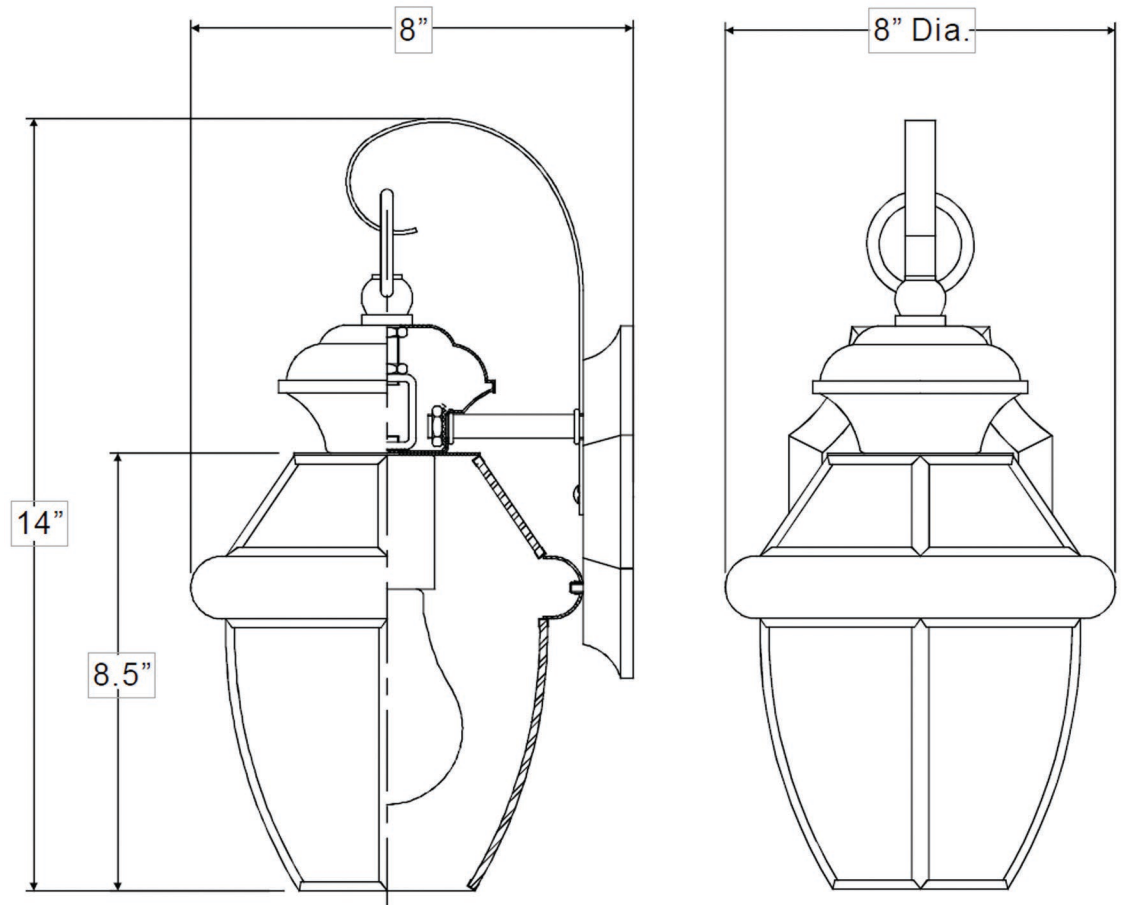

urban ambiance

UQL1143

EXTERIOR WALL SCONCE

Collection	Cambridge
Finish	Aged Silver
Shade	Clear Beveled Glass
Bulb Type	A21 Medium Base
Bulb Wattage	150
Number of Bulbs	1
Bulbs Included	No
Certification	ETL Listed
Rated For	Wet
Weight	3.2 Pounds
Chain Length	N/A
Extension Rods	N/A
Material Construction	Brass