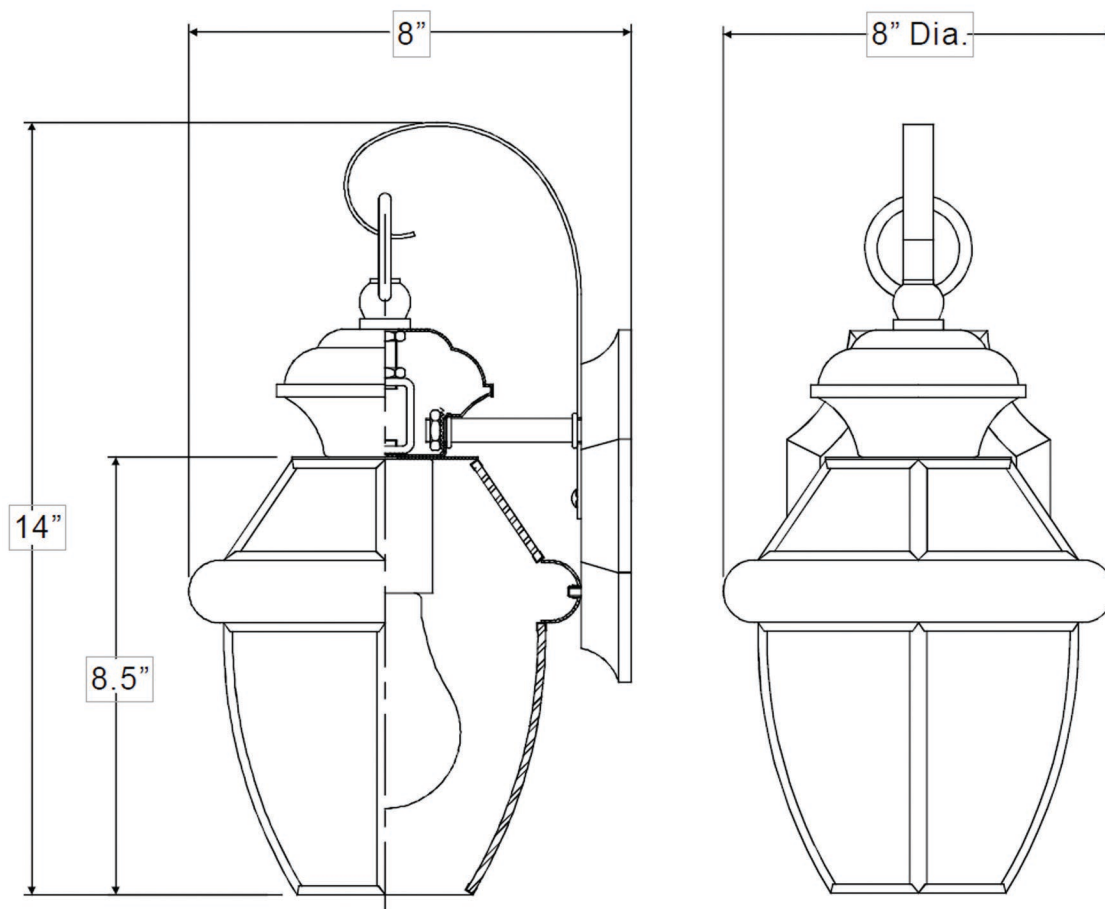

urban ambiance

UQL1142

EXTERIOR WALL SCONCE

Collection	Cambridge
Finish	Black Silk
Shade	Clear Beveled Glass
Bulb Type	A21 Medium Base
Bulb Wattage	150
Number of Bulbs	1
Bulbs Included	No
Certification	ETL Listed
Rated For	Wet
Weight	3.2 Pounds
Chain Length	N/A
Extension Rods	N/A
Material Construction	Brass