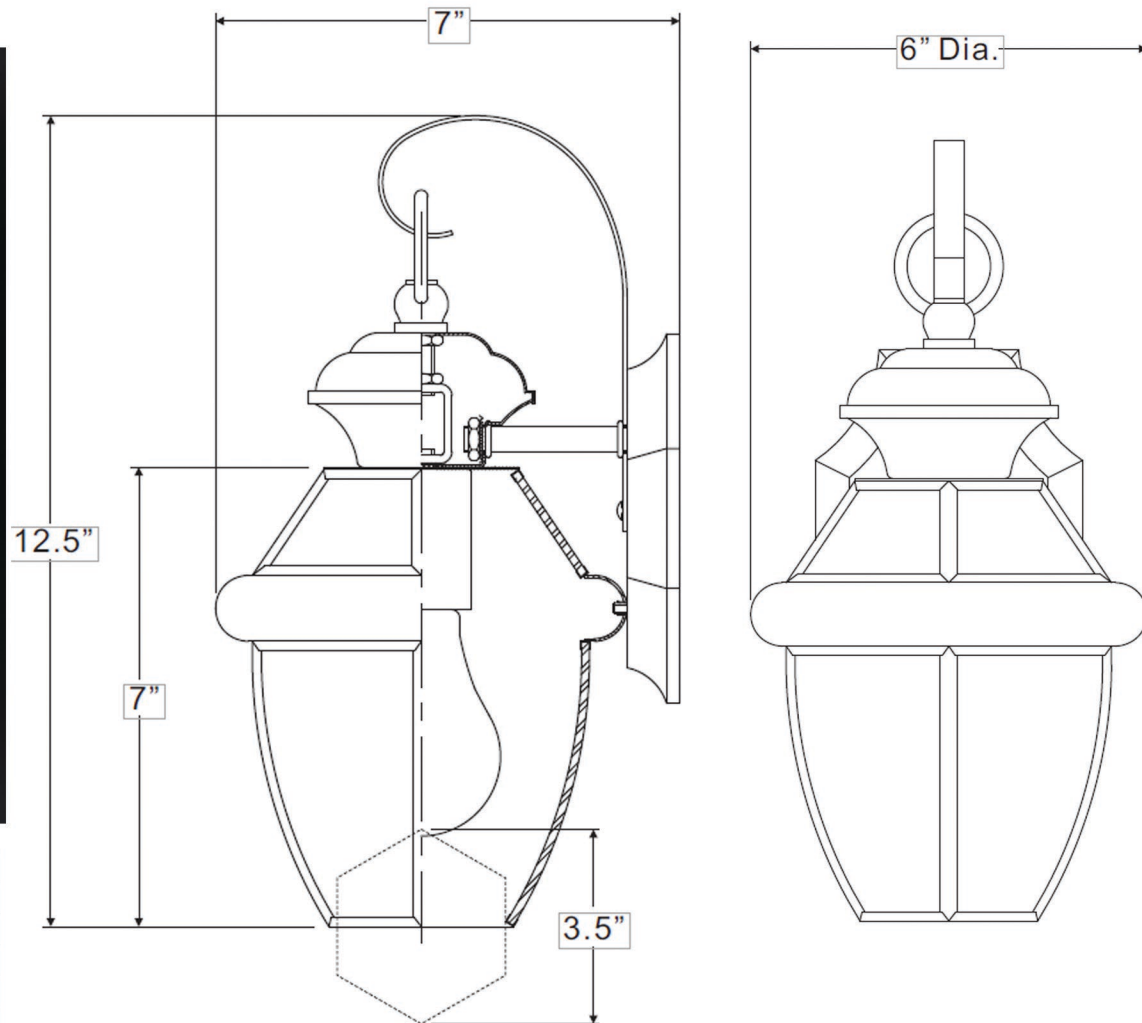

urban ambiance

UQL1141

EXTERIOR WALL SCONCE

Collection	Cambridge
Finish	Black Silk
Shade	Clear Beveled Glass
Bulb Type	A21 Medium Base
Bulb Wattage	150
Number of Bulbs	1
Bulbs Included	No
Certification	ETL Listed
Rated For	Wet
Weight	2.16
Chain Length	N/A
Extension Rods	N/A
Material Construction	Brass