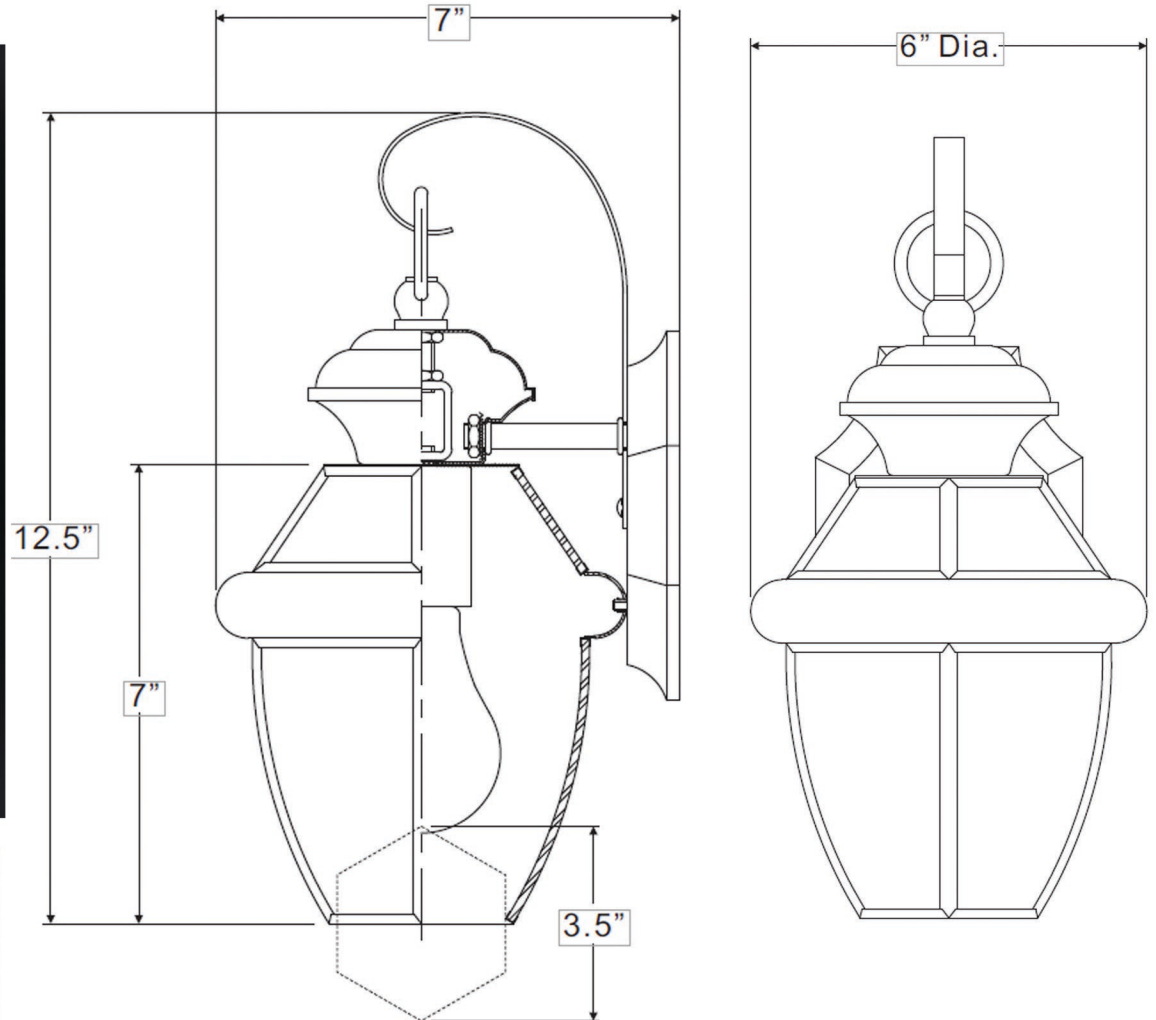

urban ambiance

UQL1140

EXTERIOR WALL SCONCE

Collection	Cambridge
Finish	Black Silk
Shade	Clear Beveled Glass
Bulb Type	A21 Medium Base
Bulb Wattage	150
Number of Bulbs	1
Bulbs Included	No
Certification	ETL Listed
Rated For	Wet
Weight	2.16
Chain Length	N/A
Extension Rods	N/A
Material Construction	Brass