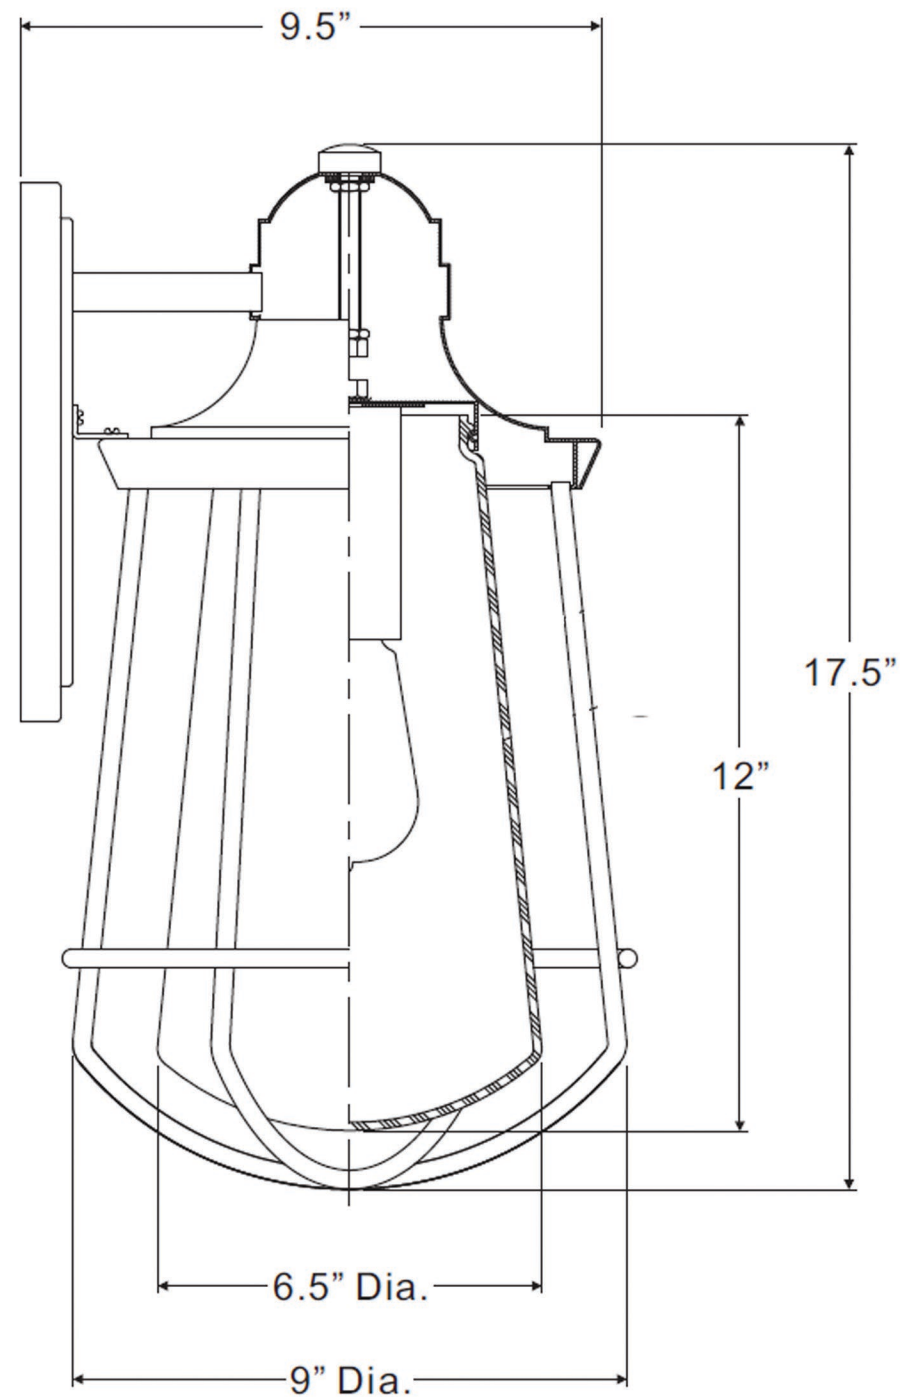

## UQL1122

EXTERIOR WALL SCONCE

<b>Collection</b>	San Francisco
<b>Finish</b>	Estate Bronze
<b>Shade</b>	Clear Seedy Glass
<b>Bulb Type</b>	Vintage A19 Medium Base
<b>Bulb Wattage</b>	100
<b>Number of Bulbs</b>	1
<b>Bulbs Included</b>	Yes
<b>Certification</b>	ETL Listed
<b>Rated For</b>	Wet
<b>Weight</b>	7 Pounds
<b>Chain Length</b>	N/A
<b>Extension Rods</b>	N/A
<b>Material Construction</b>	Aluminum