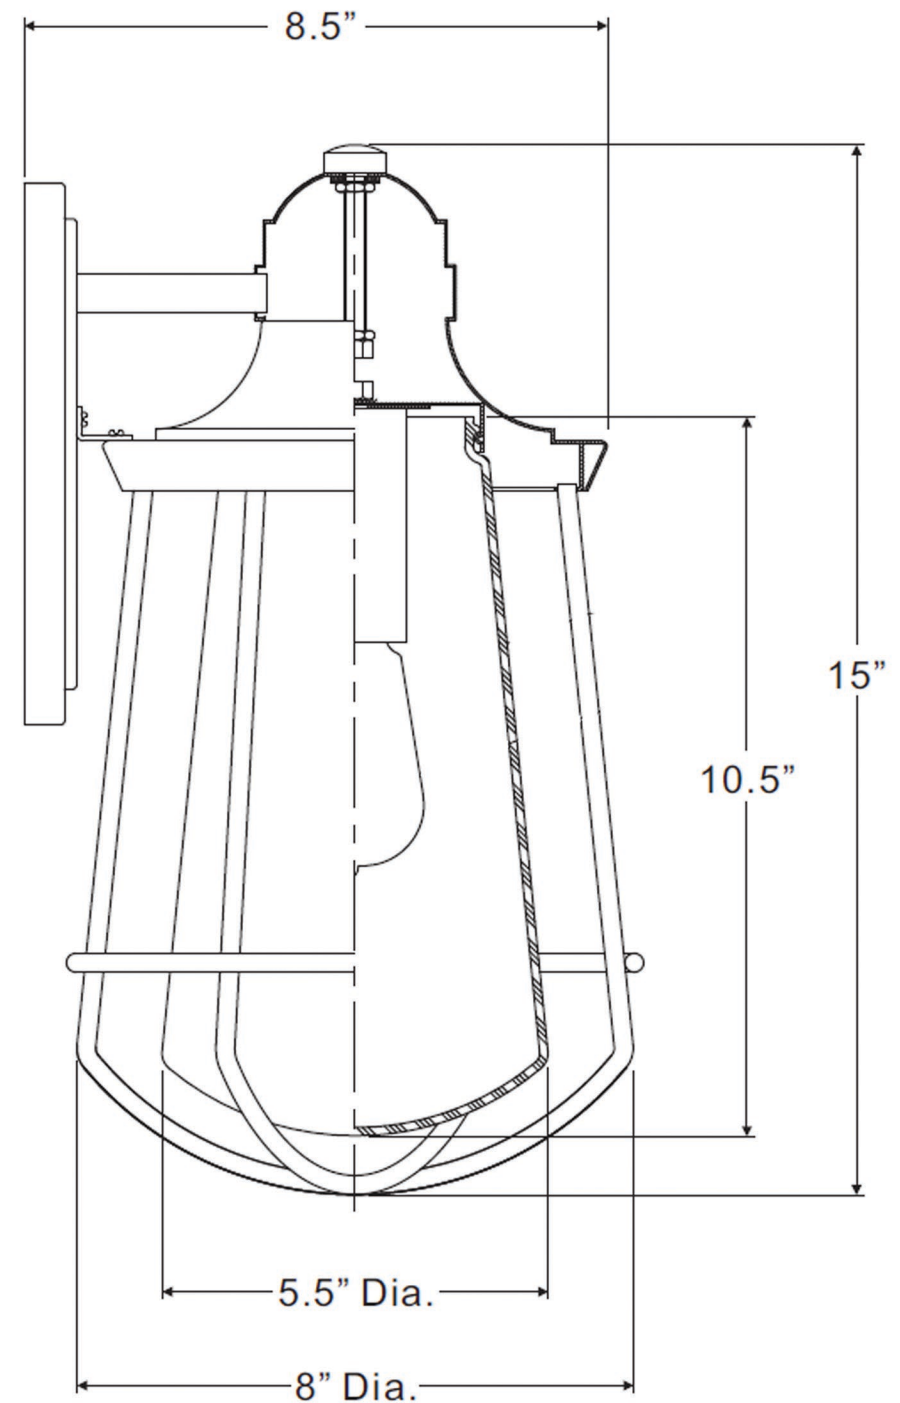

### EXTERIOR WALL SCONCE

<b>Collection</b>	San Francisco
<b>Finish</b>	Estate Bronze
<b>Shade</b>	Clear Seedy Glass
<b>Bulb Type</b>	Vintage A19 Medium Base
<b>Bulb Wattage</b>	100
<b>Number of Bulbs</b>	1
<b>Bulbs Included</b>	Yes
<b>Certification</b>	ETL Listed
<b>Rated For</b>	Wet
<b>Weight</b>	5.2 Pounds
<b>Chain Length</b>	N/A
<b>Extension Rods</b>	N/A
<b>Material Construction</b>	Aluminum