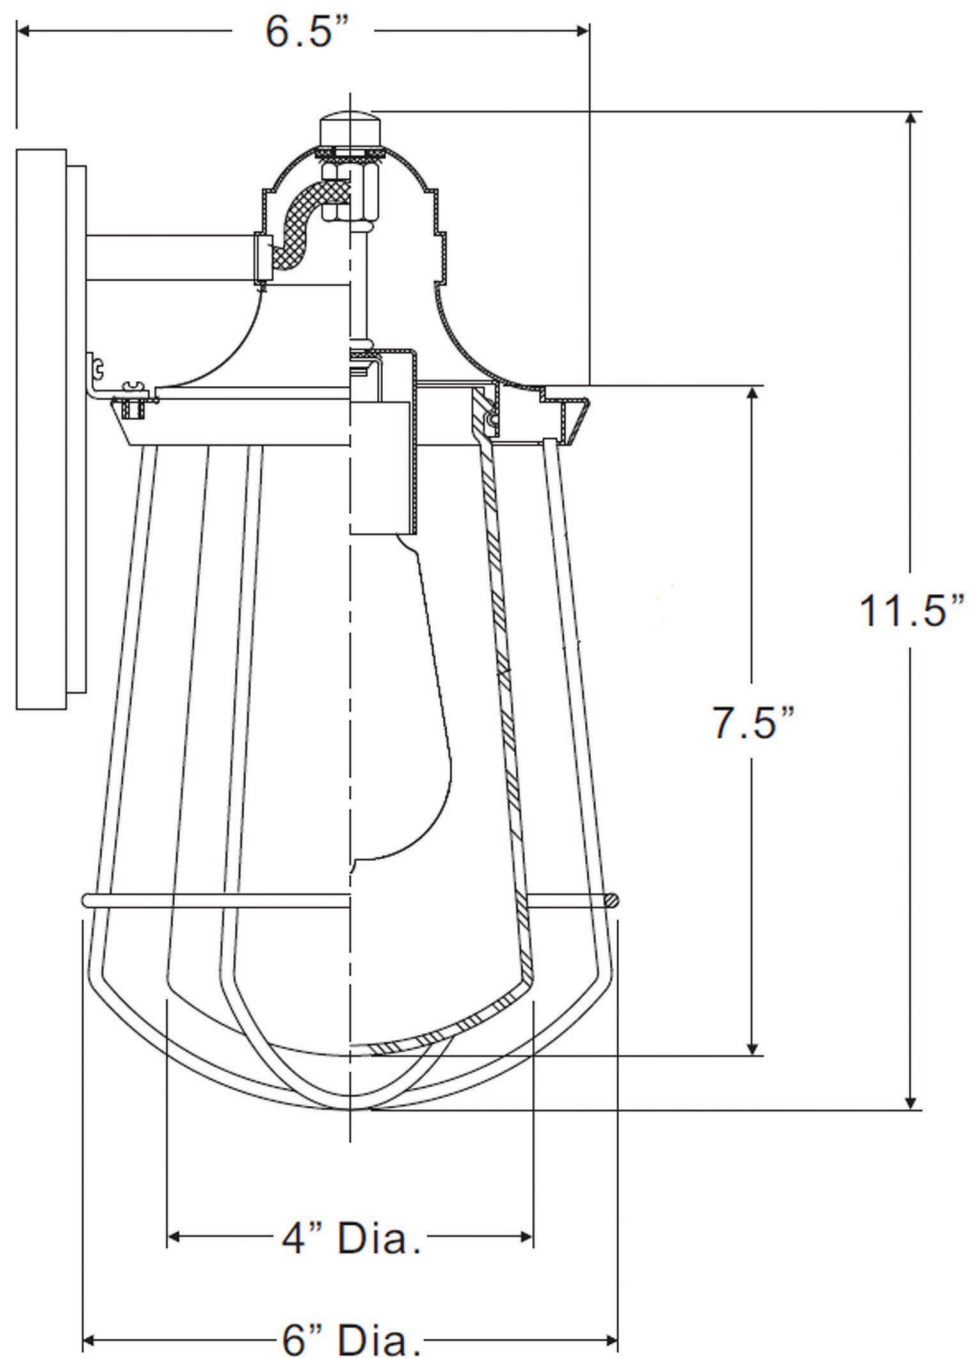

urban ambiance

UQL1120

EXTERIOR WALL SCONCE

Collection	San Francisco
Finish	Estate Bronze
Shade	Clear Seedy Glass
Bulb Type	Vintage A19 Medium Base
Bulb Wattage	100
Number of Bulbs	1
Bulbs Included	Yes
Certification	ETL Listed
Rated For	Wet
Weight	2.6 Pounds
Chain Length	N/A
Extension Rods	N/A
Material Construction	Aluminum