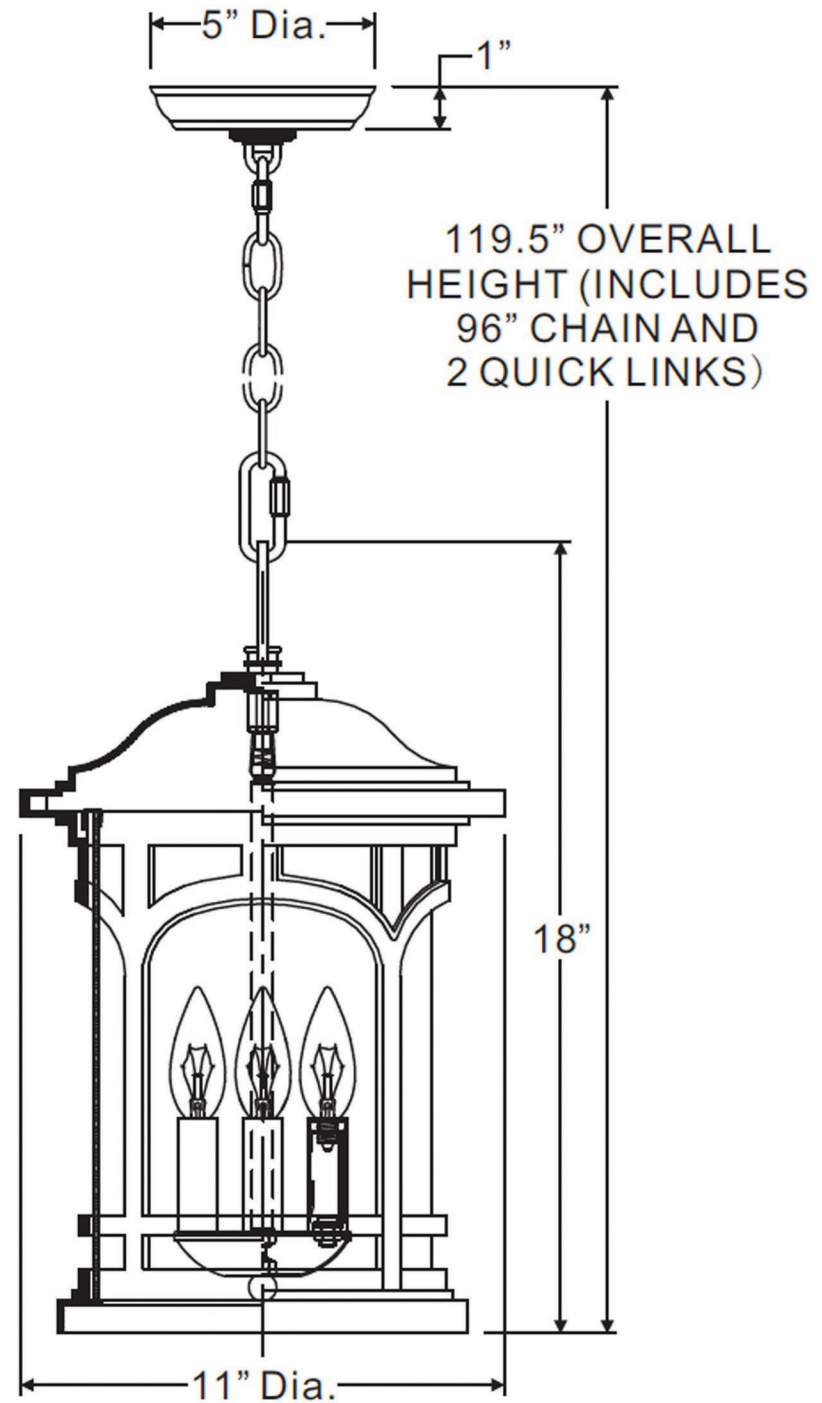

urban ambiance

UQL1108

EXTERIOR PENDANT LIGHT

Collection	Sydney
Finish	Black Silk
Shade	Clear Seedy Glass
Bulb Type	B10 Candelabra Base
Bulb Wattage	60
Number of Bulbs	3
Bulbs Included	No
Certification	N/A
Rated For	Damp
Weight	7.79 Pounds
Chain Length	N/A
Extension Rods	N/A
Material Construction	Acrylic