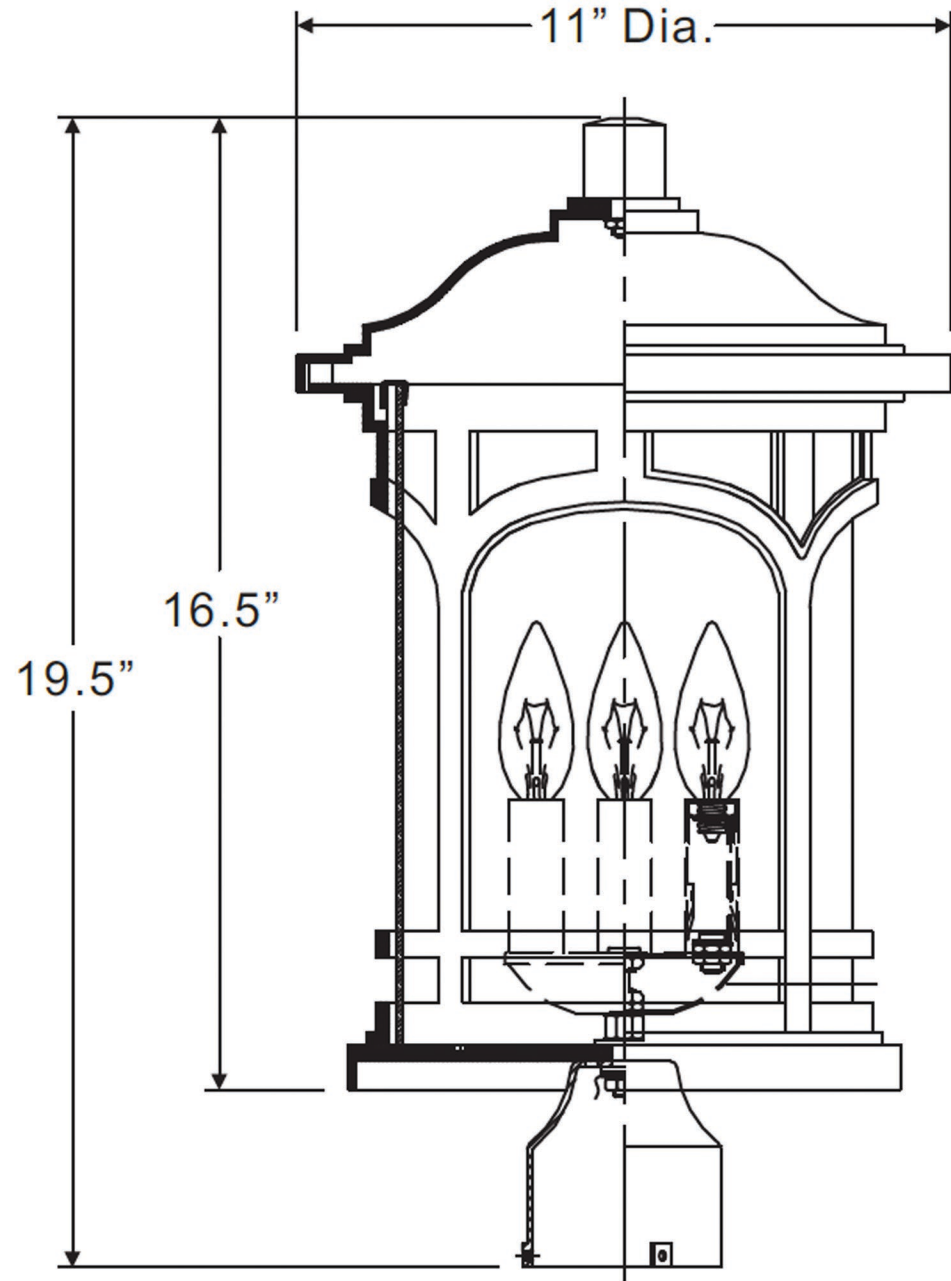

urban ambiance

UQL1107

EXTERIOR POST/PIER LIGHT

Collection	Sydney
Finish	Parisian Bronze
Shade	Clear Seedy Glass
Bulb Type	B10 Candelabra Base
Bulb Wattage	60
Number of Bulbs	3
Bulbs Included	No
Certification	N/A
Rated For	Wet
Weight	7 Pounds
Chain Length	N/A
Extension Rods	N/A
Material Construction	Acrylic