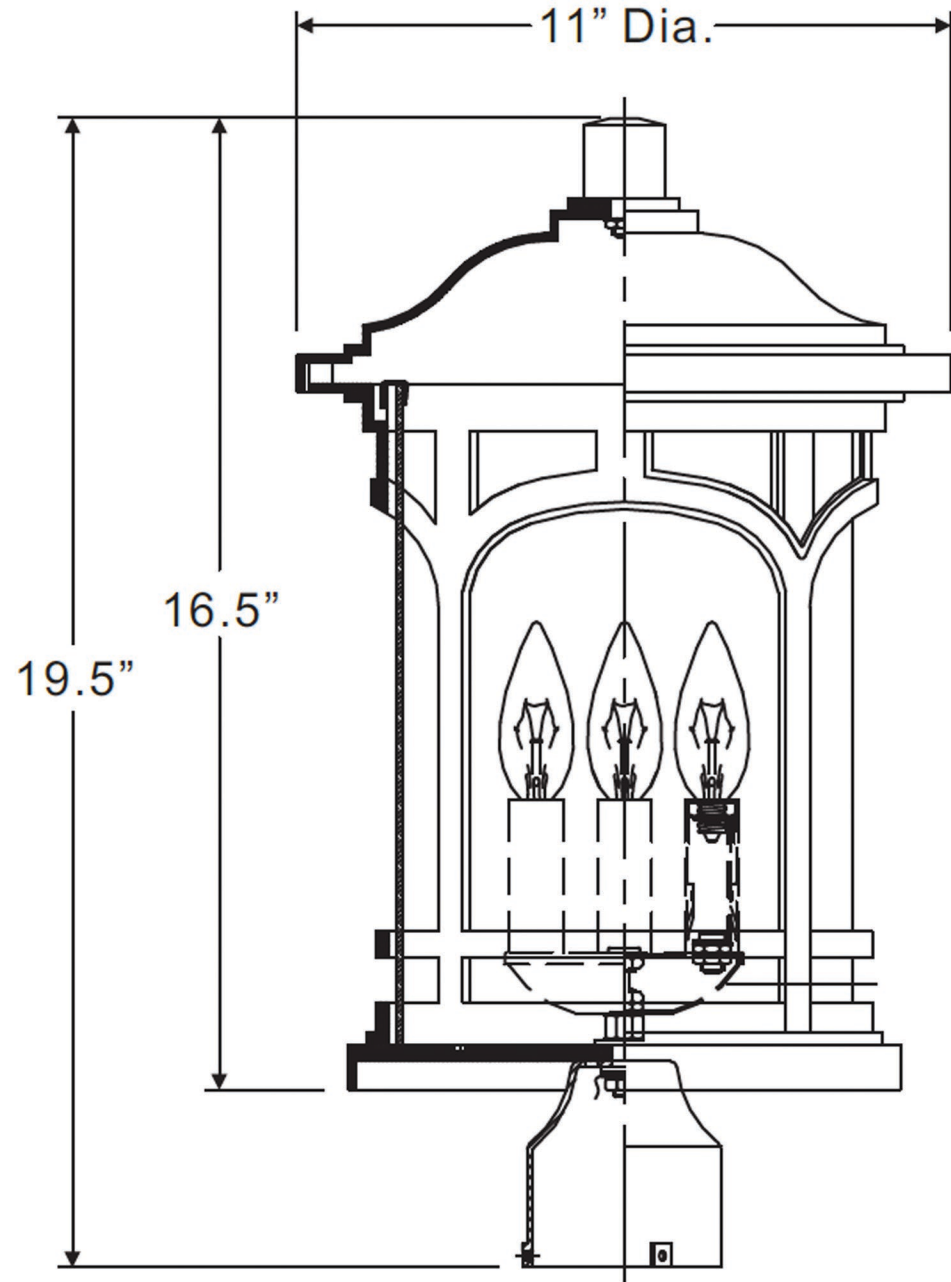

urban ambiance

UQL1106

EXTERIOR POST/PIER LIGHT

Collection	Sydney
Finish	Black Silk
Shade	Clear Seedy Glass
Bulb Type	B10 Candelabra Base
Bulb Wattage	60
Number of Bulbs	3
Bulbs Included	No
Certification	N/A
Rated For	Wet
Weight	7 Pounds
Chain Length	N/A
Extension Rods	N/A
Material Construction	Acrylic