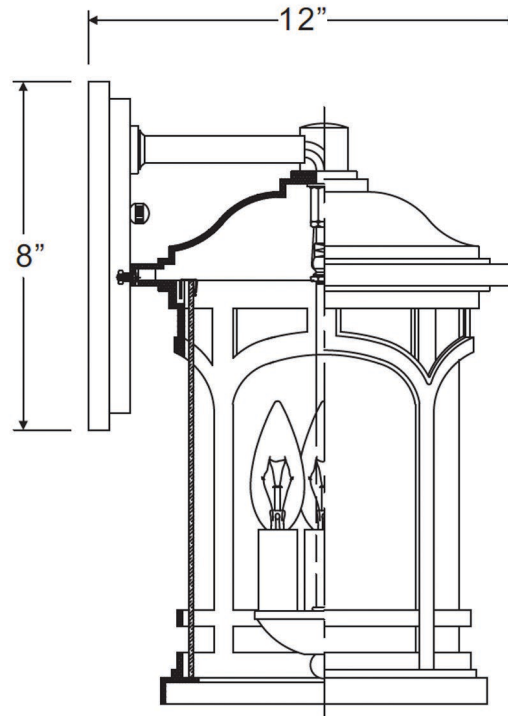

### EXTERIOR WALL SCONCE

<b>Collection</b>	Sydney
<b>Finish</b>	Parisian Bronze
<b>Shade</b>	Clear Seedy Glass
<b>Bulb Type</b>	B10 Candelabra Base
<b>Bulb Wattage</b>	60
<b>Number of Bulbs</b>	3
<b>Bulbs Included</b>	No
<b>Certification</b>	N/A
<b>Rated For</b>	Wet
<b>Weight</b>	6.6 Pounds
<b>Chain Length</b>	N/A
<b>Extension Rods</b>	N/A
<b>Material Construction</b>	Acrylic