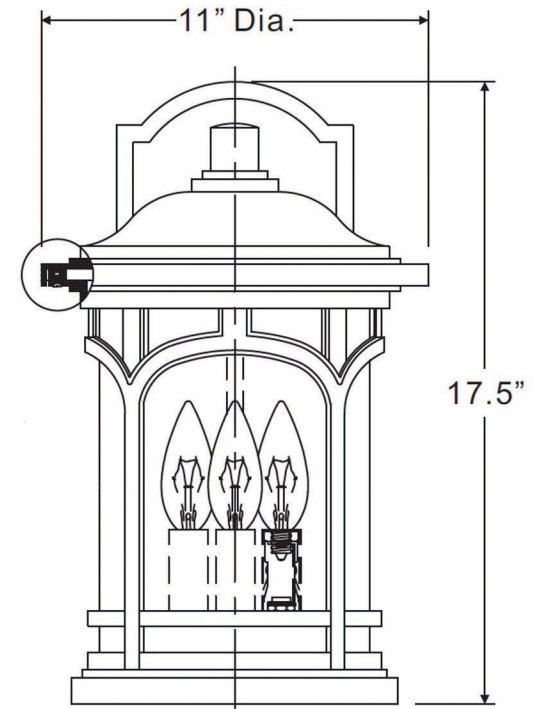

### EXTERIOR WALL SCONCE

<b>Collection</b>	Sydney
<b>Finish</b>	Parisian Bronze
<b>Shade</b>	Clear Seedy Glass
<b>Bulb Type</b>	B10 Candelabra Base
<b>Bulb Wattage</b>	60
<b>Number of Bulbs</b>	3
<b>Bulbs Included</b>	No
<b>Certification</b>	N/A
<b>Rated For</b>	Wet
<b>Weight</b>	6.6 Pounds
<b>Chain Length</b>	N/A
<b>Extension Rods</b>	N/A
<b>Material Construction</b>	Acrylic