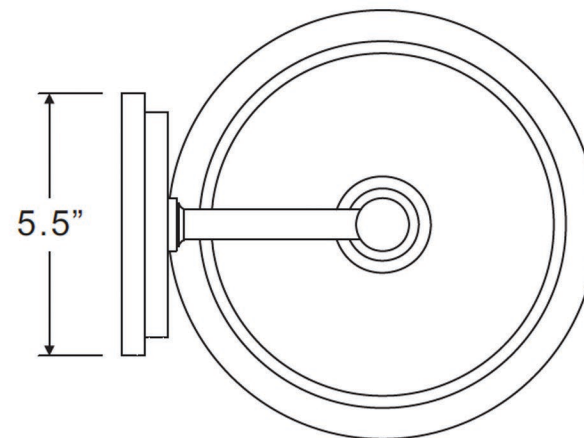

### EXTERIOR WALL SCONCE

<b>Collection</b>	Sydney
<b>Finish</b>	Parisian Bronze
<b>Shade</b>	Clear Seedy Glass
<b>Bulb Type</b>	B10 Candelabra Base
<b>Bulb Wattage</b>	60
<b>Number of Bulbs</b>	3
<b>Bulbs Included</b>	No
<b>Certification</b>	N/A
<b>Rated For</b>	Wet
<b>Weight</b>	6.6 Pounds
<b>Chain Length</b>	N/A
<b>Extension Rods</b>	N/A
<b>Material Construction</b>	Acrylic