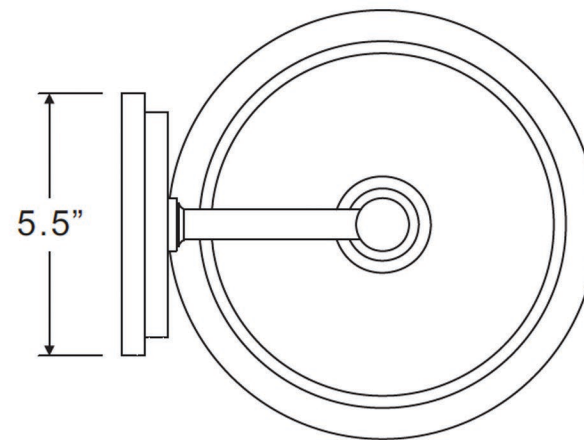

urban ambiance

UQL1104

EXTERIOR WALL SCONCE

Collection	Sydney
Finish	Black Silk
Shade	Clear Seedy Glass
Bulb Type	B10 Candelabra Base
Bulb Wattage	60
Number of Bulbs	3
Bulbs Included	No
Certification	N/A
Rated For	Wet
Weight	6.6 Pounds
Chain Length	N/A
Extension Rods	N/A
Material Construction	Acrylic