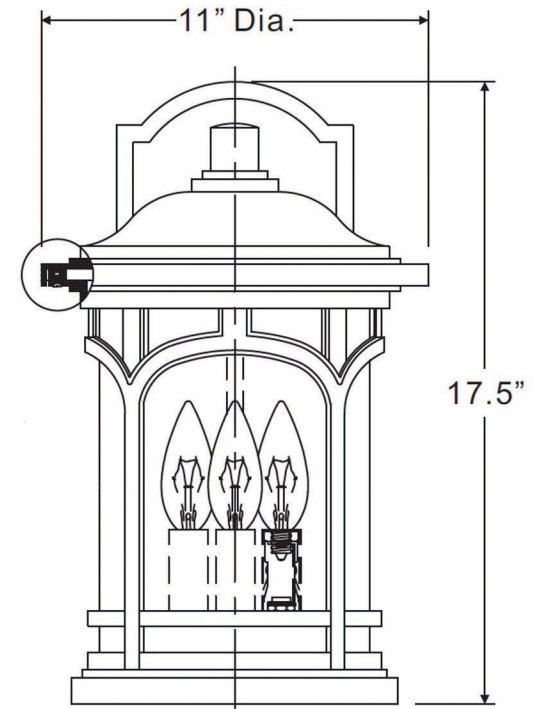

urban ambiance

UQL1104

EXTERIOR WALL SCONCE

Collection	Sydney
Finish	Black Silk
Shade	Clear Seedy Glass
Bulb Type	B10 Candelabra Base
Bulb Wattage	60
Number of Bulbs	3
Bulbs Included	No
Certification	N/A
Rated For	Wet
Weight	6.6 Pounds
Chain Length	N/A
Extension Rods	N/A
Material Construction	Acrylic