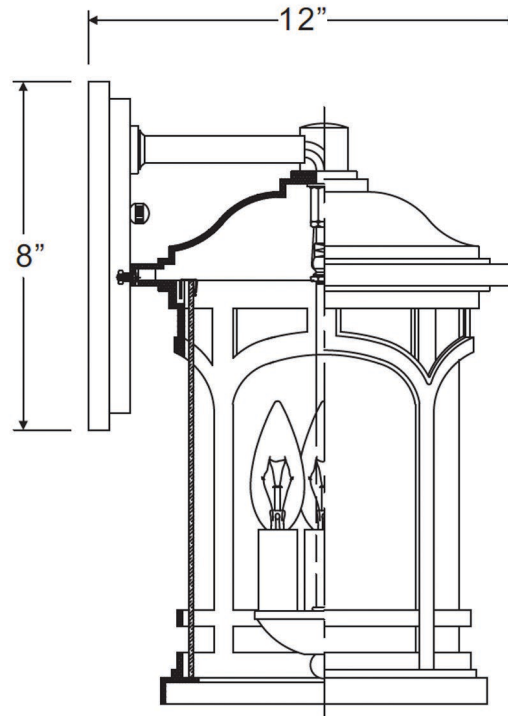

urban ambiance

UQL1104

EXTERIOR WALL SCONCE

Collection	Sydney
Finish	Black Silk
Shade	Clear Seedy Glass
Bulb Type	B10 Candelabra Base
Bulb Wattage	60
Number of Bulbs	3
Bulbs Included	No
Certification	N/A
Rated For	Wet
Weight	6.6 Pounds
Chain Length	N/A
Extension Rods	N/A
Material Construction	Acrylic