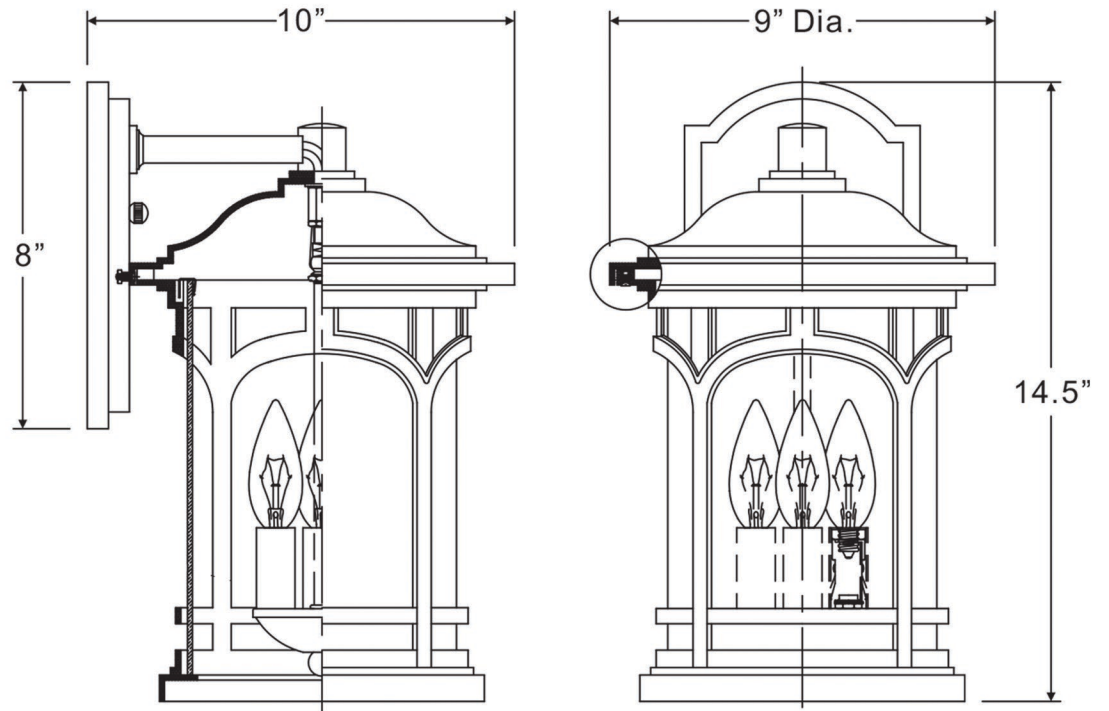

### EXTERIOR WALL SCONCE

<b>Collection</b>	Sydney
<b>Finish</b>	Parisian Bronze
<b>Shade</b>	Clear Seedy Glass
<b>Bulb Type</b>	B10 Candelabra Base
<b>Bulb Wattage</b>	60
<b>Number of Bulbs</b>	3
<b>Bulbs Included</b>	No
<b>Certification</b>	N/A
<b>Rated For</b>	Wet
<b>Weight</b>	4.8 Pounds
<b>Chain Length</b>	N/A
<b>Extension Rods</b>	N/A
<b>Material Construction</b>	Acrylic