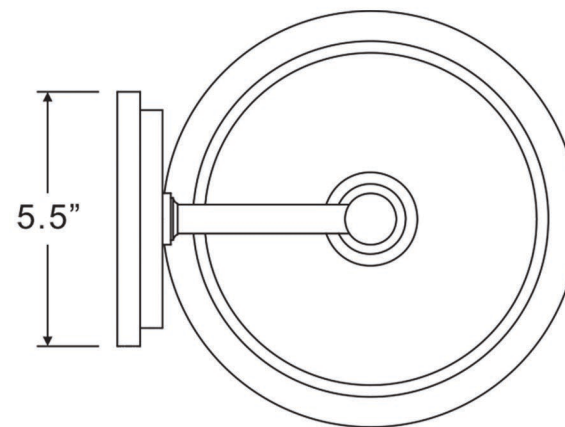

### EXTERIOR WALL SCONCE

<b>Collection</b>	Sydney
<b>Finish</b>	Parisian Bronze
<b>Shade</b>	Clear Seedy Glass
<b>Bulb Type</b>	B10 Candelabra Base
<b>Bulb Wattage</b>	60
<b>Number of Bulbs</b>	3
<b>Bulbs Included</b>	No
<b>Certification</b>	N/A
<b>Rated For</b>	Wet
<b>Weight</b>	4.8 Pounds
<b>Chain Length</b>	N/A
<b>Extension Rods</b>	N/A
<b>Material Construction</b>	Acrylic