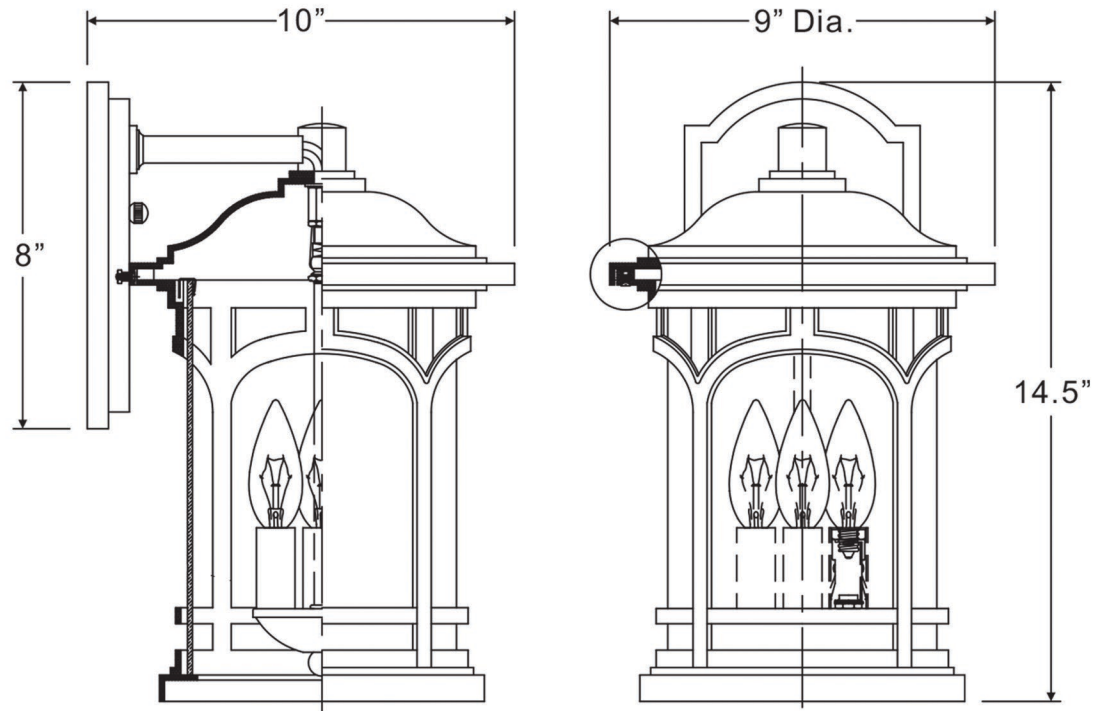

urban ambiance

UQL1102

EXTERIOR WALL SCONCE

Collection	Sydney
Finish	Black Silk
Shade	Clear Seedy Glass
Bulb Type	B10 Candelabra Base
Bulb Wattage	60
Number of Bulbs	3
Bulbs Included	No
Certification	N/A
Rated For	Wet
Weight	4.8 Pounds
Chain Length	N/A
Extension Rods	N/A
Material Construction	Acrylic