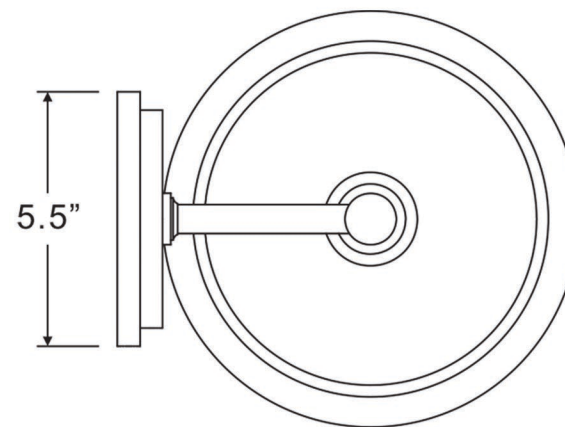

urban ambiance

UQL1102

EXTERIOR WALL SCONCE

Collection	Sydney
Finish	Black Silk
Shade	Clear Seedy Glass
Bulb Type	B10 Candelabra Base
Bulb Wattage	60
Number of Bulbs	3
Bulbs Included	No
Certification	N/A
Rated For	Wet
Weight	4.8 Pounds
Chain Length	N/A
Extension Rods	N/A
Material Construction	Acrylic